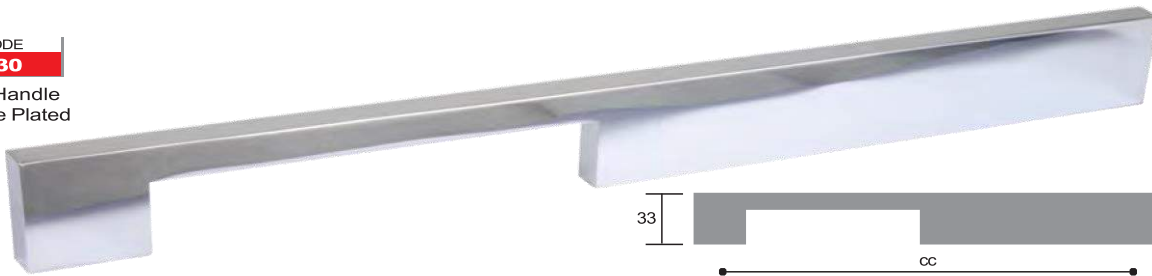

**A85**

Amber Handle  
Satin Chrome

CODE

**A30**

Liza Handle  
Chrome Plated

CODE

**A30**

Liza Handle  
Brushed Steel Finish