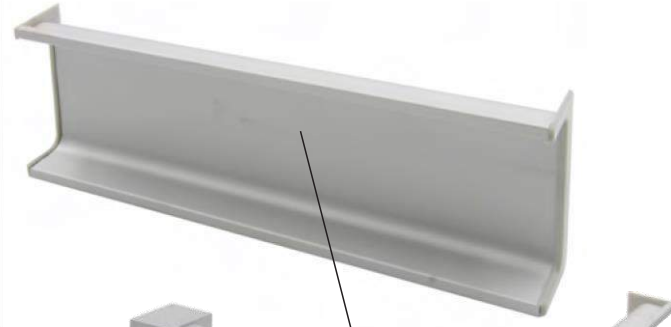

CODE
SDS013
C-Type Anodized
Available Length
3m