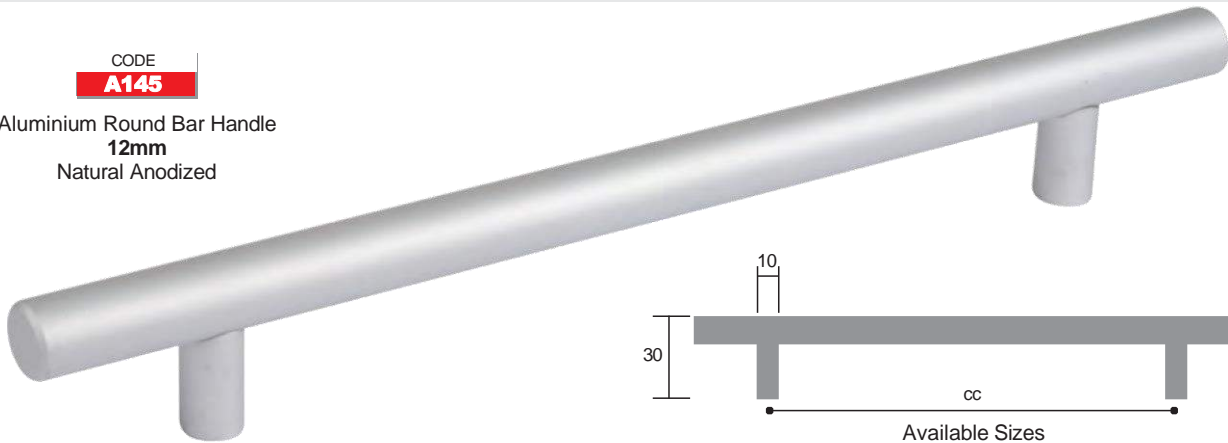

# HANDLES

CODE

**A145**

Aluminium Round Bar Handle  
12mm  
Natural Anodized

CODE

**A146**

Aluminium Round Bar Handle  
14mm  
Natural Anodized

CODE