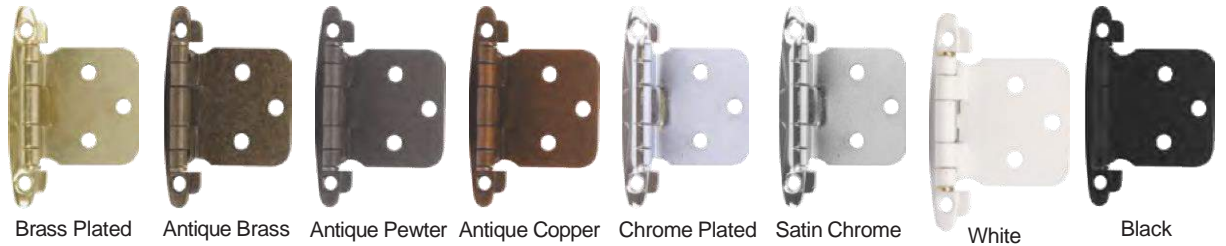

5 Knuckle Self-Closing Hinges

CODE
2002

H70xW50xT1.2mm
(Pairs)

Butt Hinges

CODE
480

(Pairs)