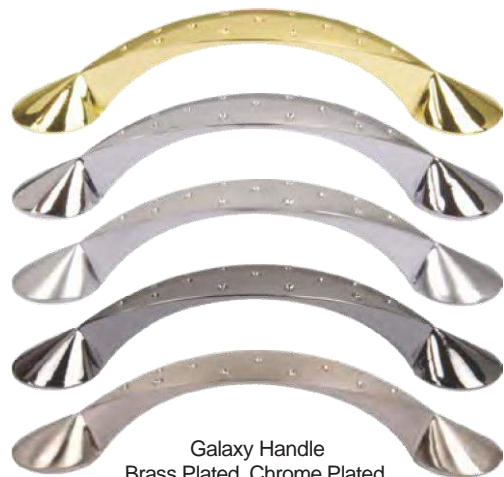

CODE  
**1876**

**Dice Handle**  
Brass Plated, Chrome Plated,  
Satin Chrome, Nickel Black,  
Brushed Steel

CODE  
**1012**

**Galaxy Handle**  
Brass Plated, Chrome Plated,  
Satin Chrome, Nickel Black,  
Brushed Steel