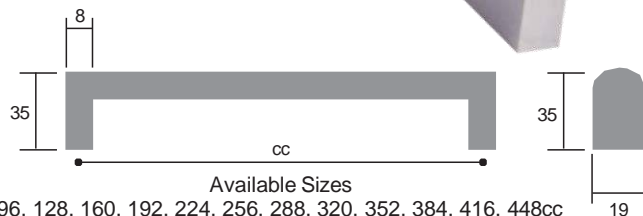

Available Sizes

96, 128, 160, 192, 224, 256, 288, 320, 352, 384, 416, 448cc