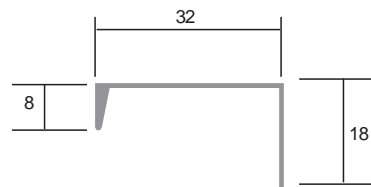

CODE

A775

Overlay Handle
Satin Brass