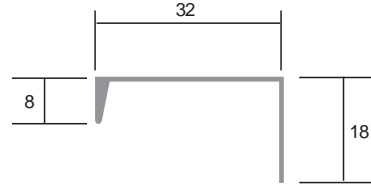

HANDLES

Aluminium Handles - 3m Lengths (Cut & Drill to Required Spec.)

CODE

A775

Overlay Handle
Brushed Steel Finish