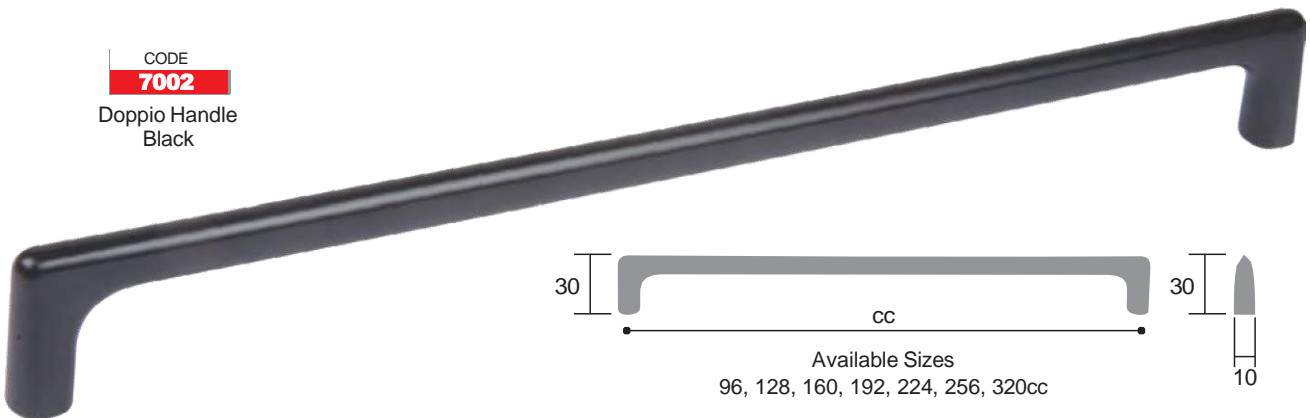

CODE

7002

Doppio Handle
Black