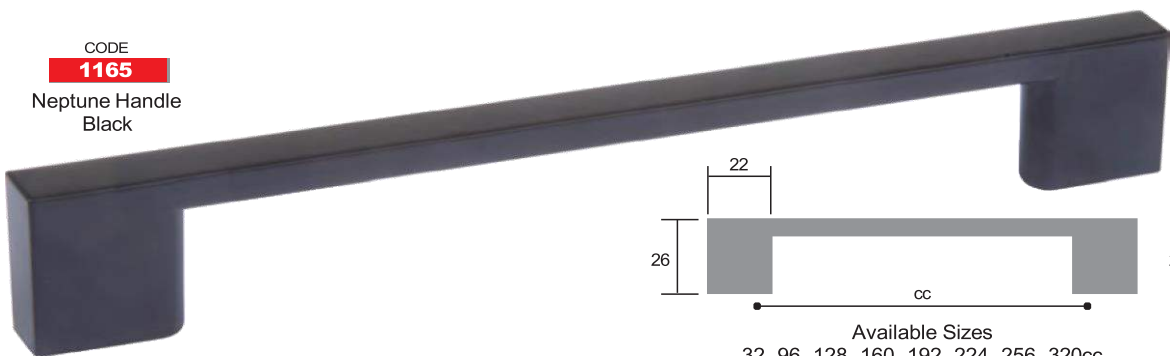

Available Sizes  
32, 96, 128, 160, 192, 224, 256, 320cc

CODE

**1165**

Neptune Handle  
Brushed Steel Finish

Available Sizes  
32, 96, 128, 160, 192, 224, 256, 320cc

CODE

**1165**

Neptune Handle  
Black