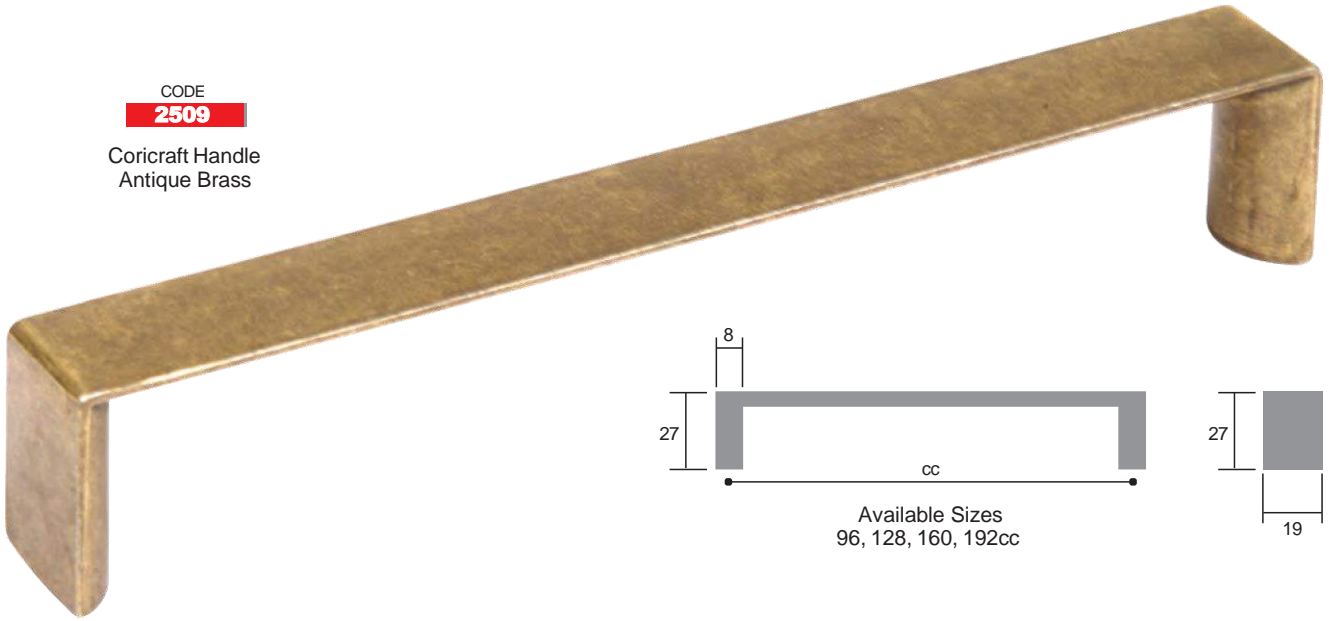

HANDLES

Zinc Handles

CODE

2509

Coricraft Handle
Antique Brass