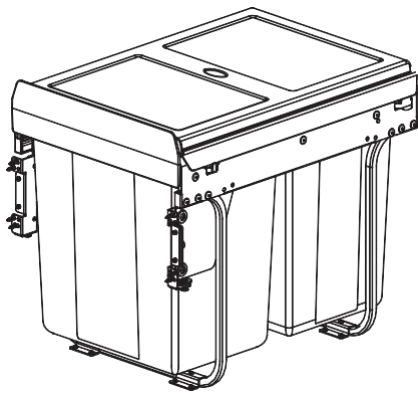

Enviro Bins - Base Mounted

CODE
JC603

Pull Out 1x20+1x10 Litre Enviro Bin for 300mm Cabinet
Soft Close Slides - L403xW264xH367mm