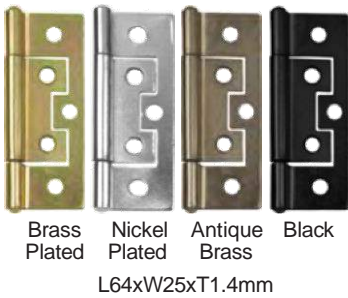

SINKLESS HINGES

Flush Hinges

CODE
26638

CODE
26650

CODE
26664

CODE
26676

CODE
266100

3 Knuckle Self-Closing Hinges

CODE
2001

H70xW45xT1.2mm
(Pairs)

5 Knuckle Self-Closing Hinges

CODE
2002

H70xW50xT1.2mm
(Pairs)

Butt Hinges

CODE
480

(Pairs)