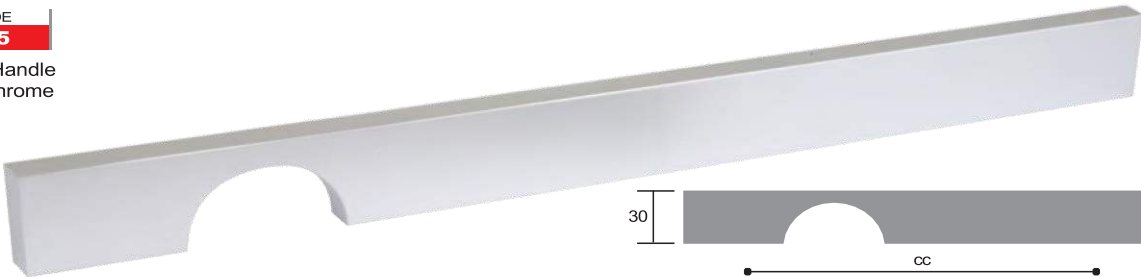

CODE

A85

Amber Handle
Satin Chrome