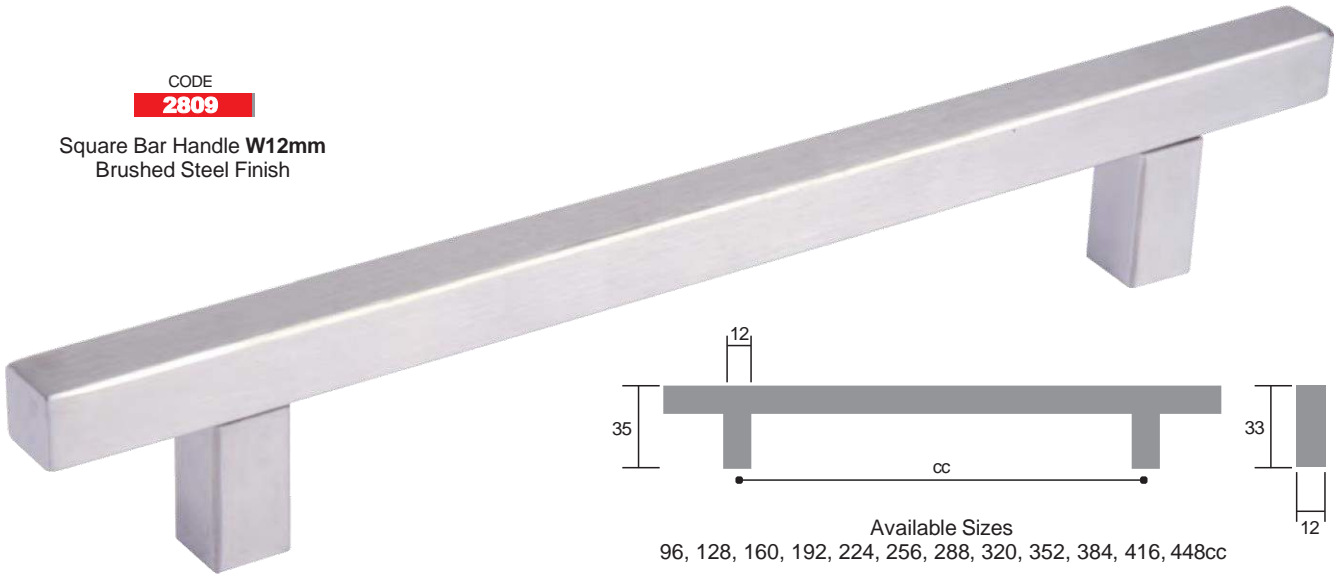

Available Sizes
96, 128, 160, 192, 224, 256, 288, 320, 352, 384, 416, 448cc

CODE

2804

In-line Bar Handle **W20mm**
Brushed Steel Finish