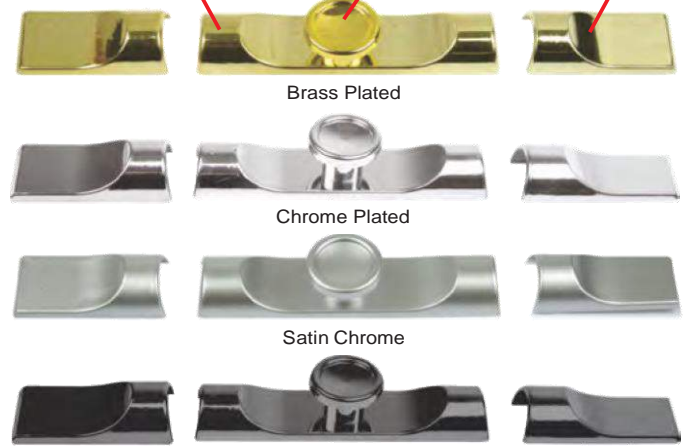

Brass Plated

Chrome Plated

Satin Chrome

Nickel Black

CODE
SNAKE