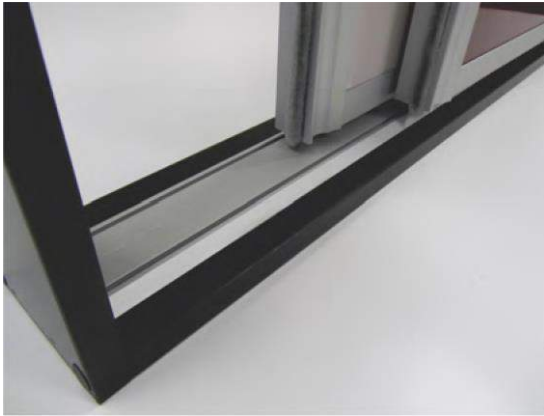

## Sliding Door System (Heavy Duty)

CODE  
**SDS005**  
Handle Profile  
Anodized  
2.7m Lengths

CODE  
**SDS001**  
Upper Track  
Profile  
Anodized  
Lengths Available  
2m, 3m

(2 Pieces per Set)

(2 Pieces per Set)