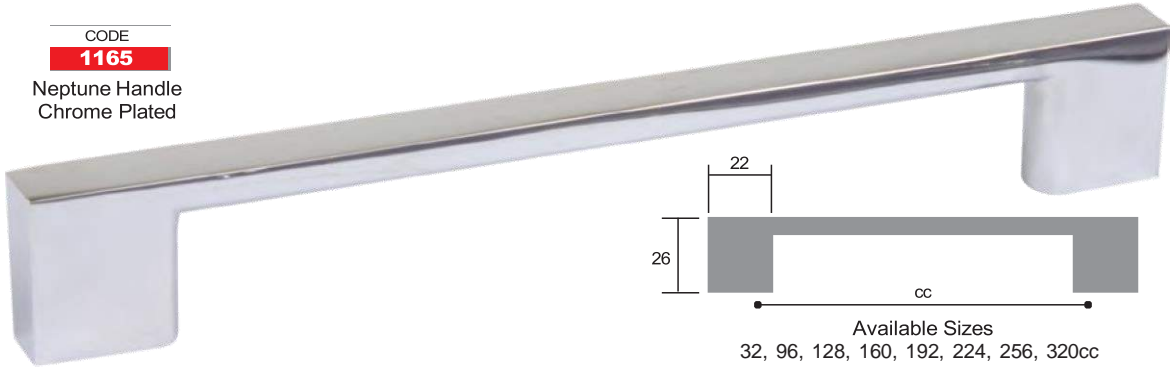

# HANDLES

CODE

**1165**

Neptune Handle  
Chrome Plated

Available Sizes  
32, 96, 128, 160, 192, 224, 256, 320cc

CODE

**1165**

Neptune Handle  
Satin Chrome