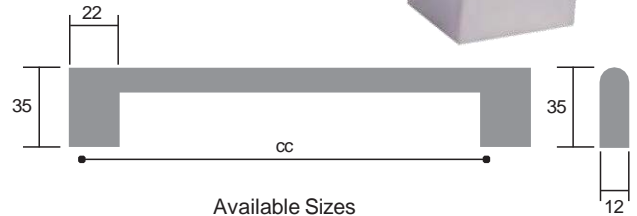

Available Sizes

96, 128, 160, 192, 224, 256, 288, 320, 352, 384, 416, 448cc

CODE

2187

Roman Bar Handle **D14mm**
Brushed Steel Finish