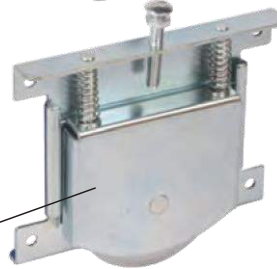

## Sliding Door System (Heavy Duty)

CODE  
**SDS005**  
Handle Profile  
Anodized  
2.7m Lengths

CODE  
**SDS001**  
Upper Track  
Profile  
Anodized  
Lengths Available  
2m, 3m

(2 Pieces per Set)

(2 Pieces per Set)