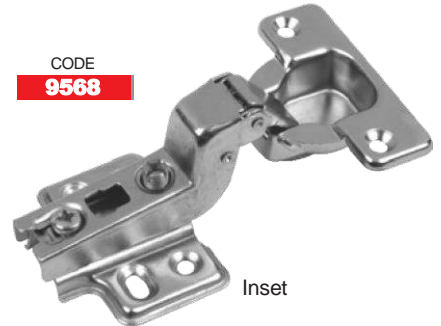

## Slide-On Hinges - 35mm, 4 Hole Plate (45cc configuration) (Hinge & Plate)

CODE  
**9548**

Full Overlay

CODE  
**9558**

Half Overlay

CODE  
**9568**

Inset

## Slide-On Hinges - 35mm, 4 Hole Plate (42cc configuration) with Euro Screws & Dowels (Hinge & Plate)

CODE  
**T93A-ED**

Full Overlay

CODE  
**T93B-ED**

Half Overlay

CODE  
**T93C-ED**

Inset