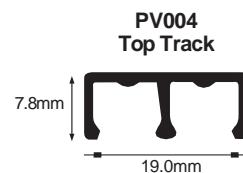

## Double Plastic Tracks

CODE  
**PV003**

Bottom Track - 3.0m Lengths  
White, Black, Brown, Tan

CODE  
**PV004**

Top Track - 3.0m Lengths  
White, Black, Brown, Tan

CODE  
**L602**

Top & Bottom (2 Piece Set)  
Nylon Wheel Brown