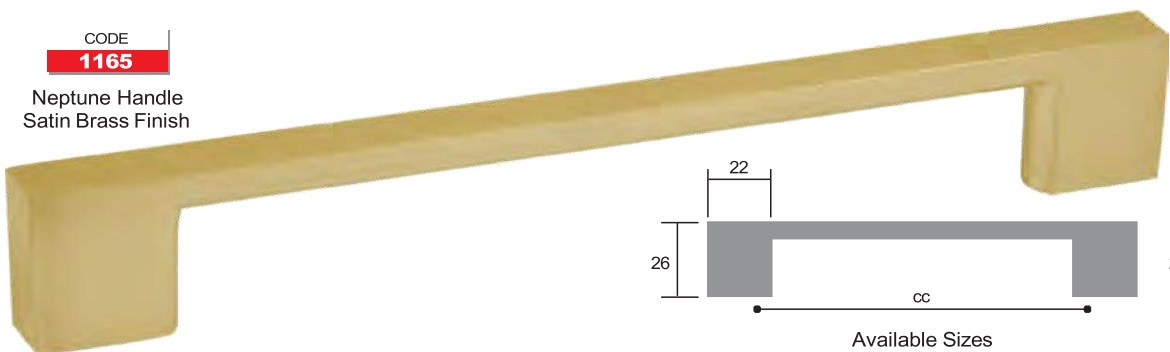

Available Sizes
32, 96, 128, 160, 192, 224, 256, 320cc