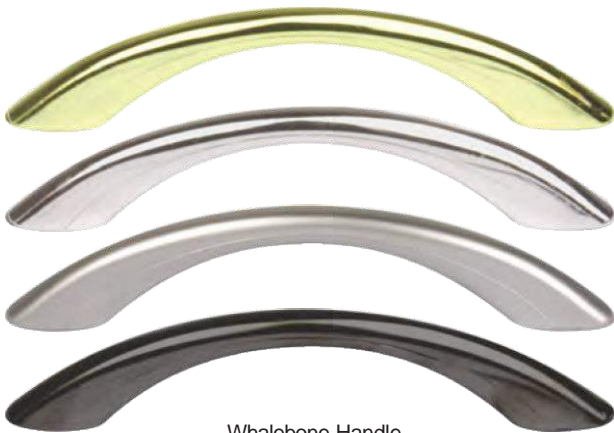

Clover Handle  
Brass Plated, Chrome Plated,  
Satin Chrome, Nickel Black

CODE

**HP0604**

Whalebone Handle  
Brass Plated, Chrome Plated,  
Satin Chrome, Nickel Black

CODE

**HP8334**

Jamie Handle  
Brass Plated, Chrome Plated,  
Satin Chrome, Nickel Black