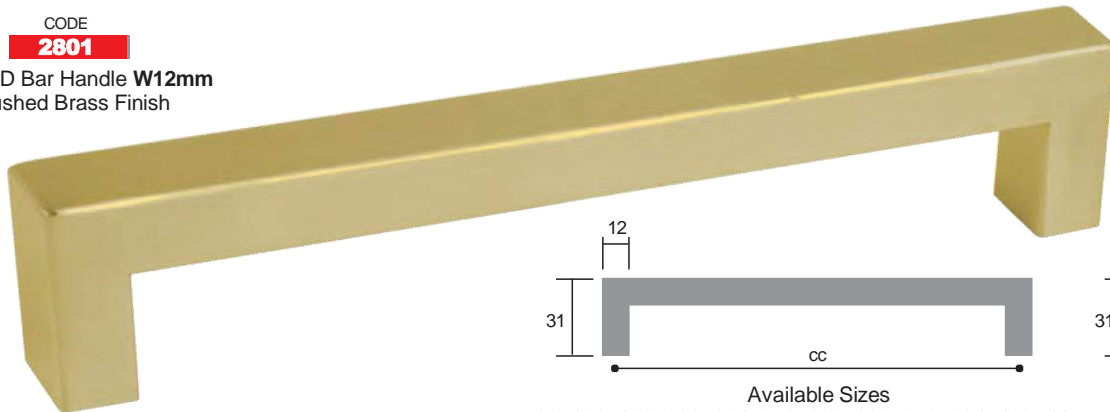

Available Sizes  
96, 128, 160, 192, 224, 256, 288, 320, 352, 384, 416, 448cc

CODE  
**2801**

Square D Bar Handle **W12mm**  
Brushed Brass Finish

Available Sizes  
96, 128, 160, 192, 224, 256, 288, 320, 352, 384, 416, 448cc