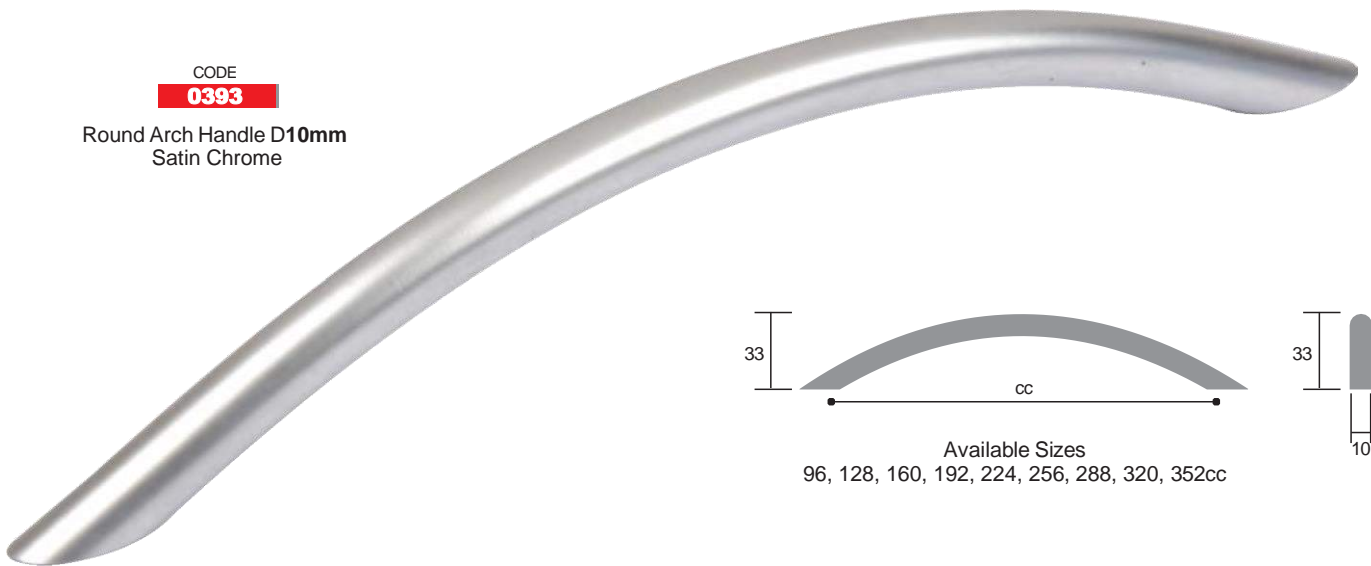

CODE

0393

Round Arch Handle **D10mm**
Satin Chrome