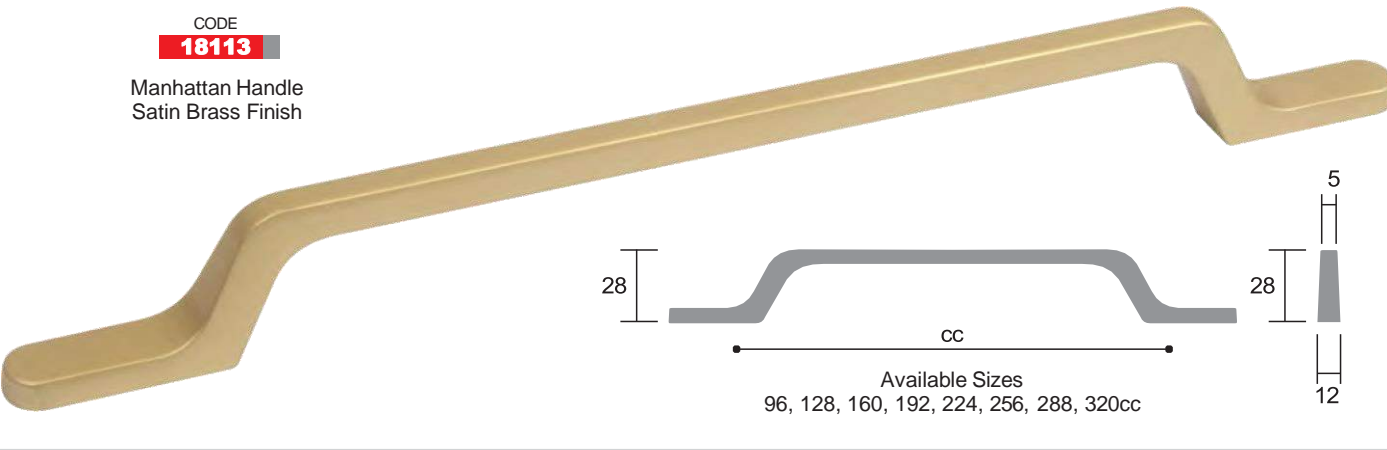

CODE

18113

Manhattan Handle
Satin Brass Finish