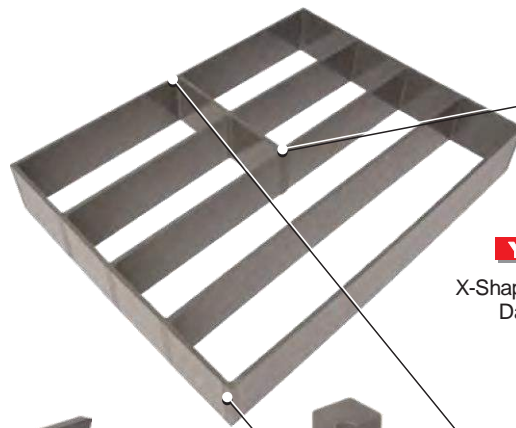

Modular Cutlery Storage System

CODE
YG039C
X-Shape Connector
Dark Grey