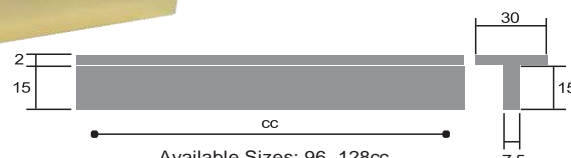

Available Sizes: 96, 128cc