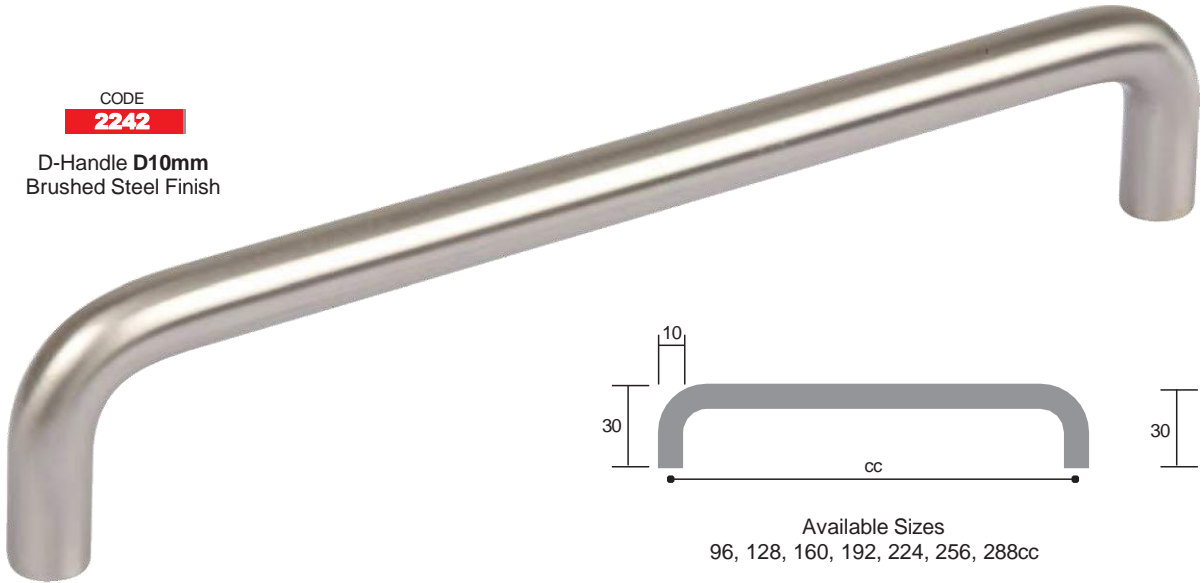

Solid Steel Handles

CODE

2242

D-Handle **D10mm**
Brushed Steel Finish

Available Sizes
96, 128, 160, 192, 224, 256, 288cc

CODE

2242

D-Handle **D10mm**
Nickel Black