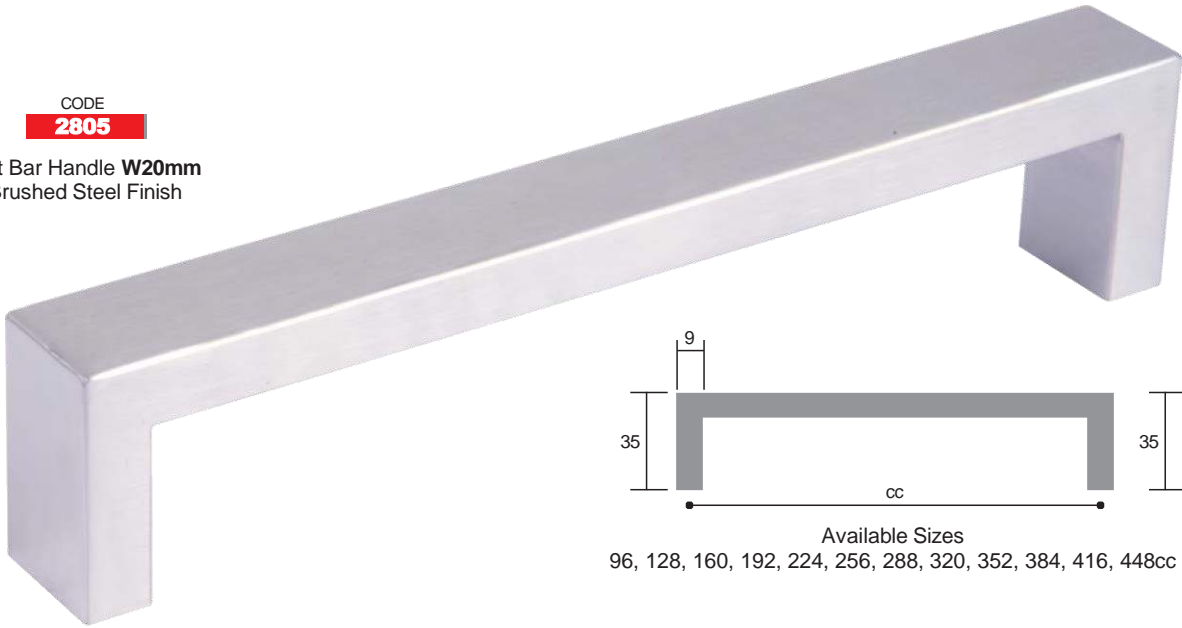

HANDLES

Hollow Stainless Steel Handles

CODE

2805

Flat Bar Handle **W20mm**
Brushed Steel Finish

Available Sizes
96, 128, 160, 192, 224, 256, 288, 320, 352, 384, 416, 448cc

CODE

2809

Square Bar Handle **W12mm**
Brushed Steel Finish