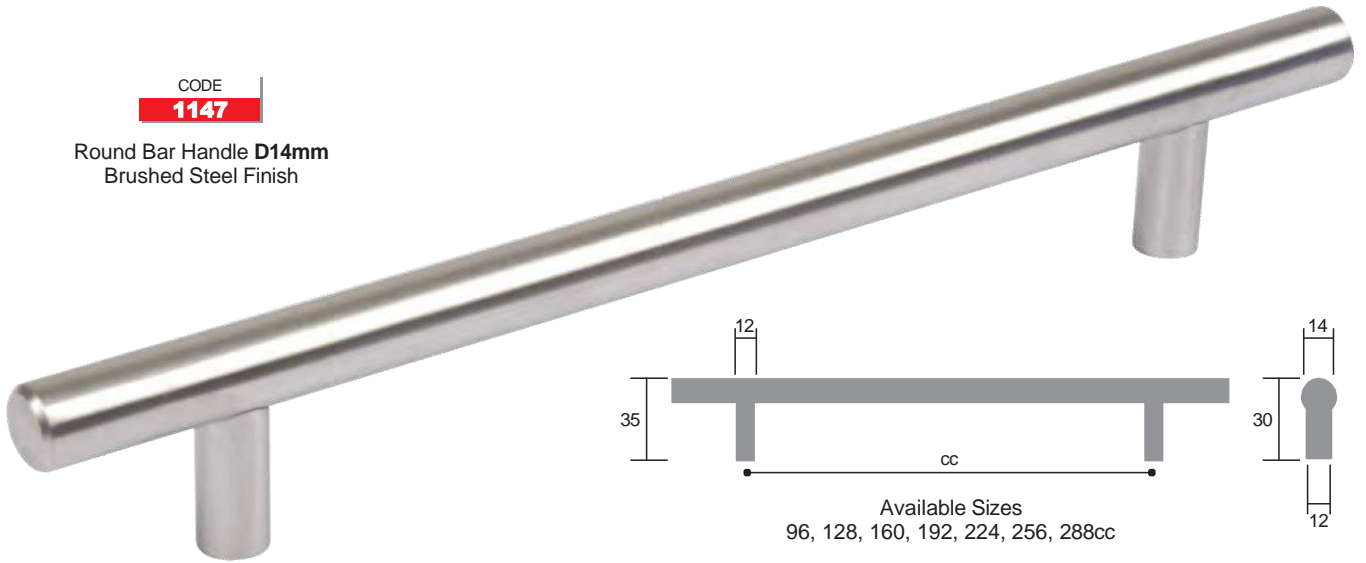

HANDLES

Solid Steel Handles

CODE

1147

Round Bar Handle **D14mm**
Brushed Steel Finish

Available Sizes
96, 128, 160, 192, 224, 256, 288cc

CODE

1146

Round Bar Handle **D12mm**
Brushed Steel Finish