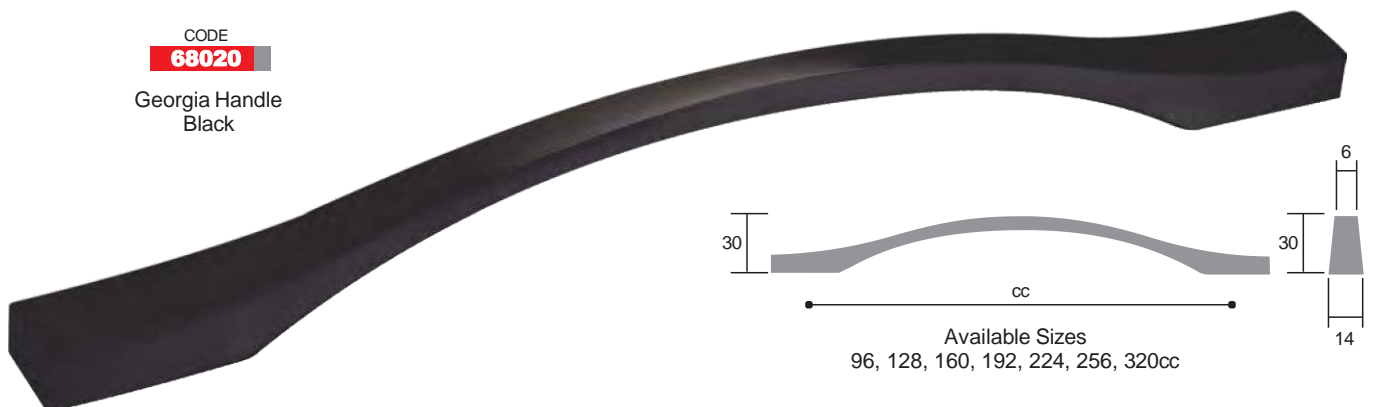

**68020**

Georgia Handle  
Brushed Steel Finish

CODE

**68020**

Georgia Handle  
Black