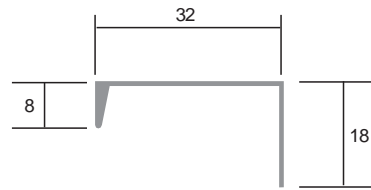

CODE

A775

Overlay Handle
Black