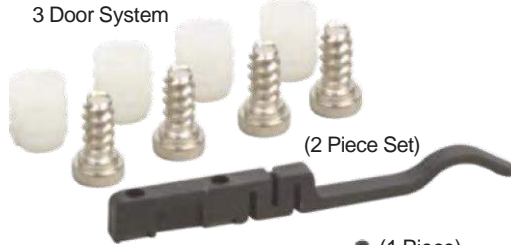

(2 Piece Set)

CODE
L605-3
3 Door System
(30 Piece Set)

(2 Piece Set)

(1 Piece)

(2 Piece Set)