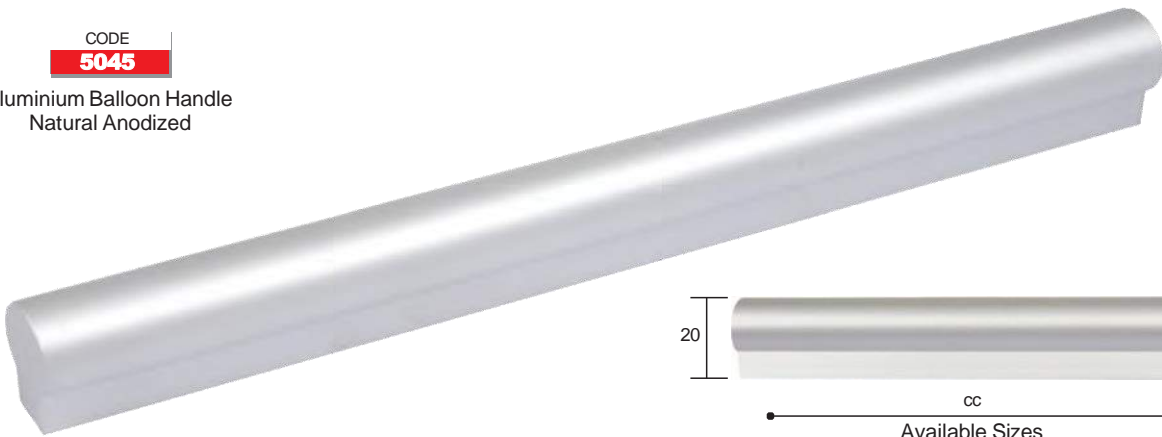

CODE

5045

Aluminium Balloon Handle
Natural Anodized