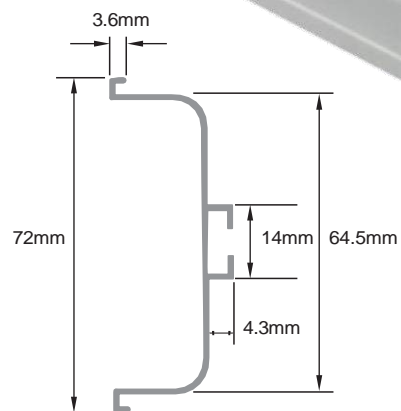

## GOLA ALUMINIUM PROFILE HANDLES

CODE  
**SDS014**  
 L-Type Anodized  
 Available Length  
 3m

CODE  
**SDS013**  
 C-Type Anodized  
 Available Length  
 3m

Aesthetic, Handle Free Doors

CODE  
**SDS015**  
 L-Bracket  
 L47xL47xW12.5  
 xT2.3mm  
 Nickel Plated