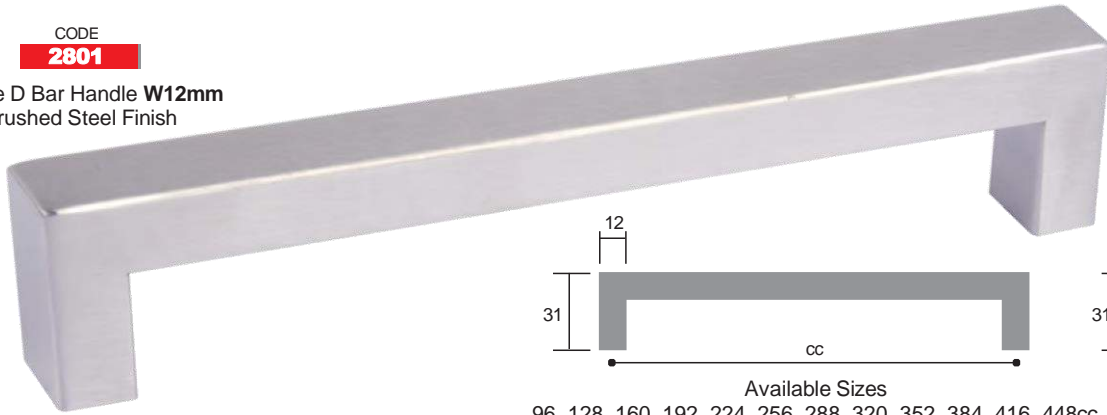

HANDLES

Hollow Stainless Steel Handles

CODE
2801

Square D Bar Handle **W12mm**
Brushed Steel Finish

Available Sizes
96, 128, 160, 192, 224, 256, 288, 320, 352, 384, 416, 448cc

CODE
2801

Square D Bar Handle **W12mm**
Black