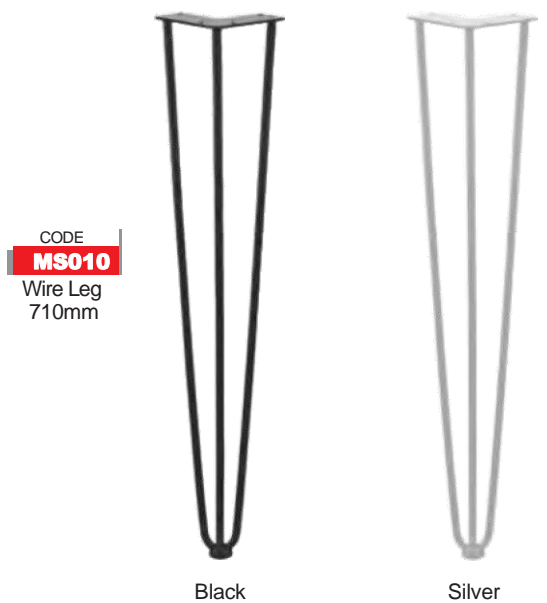

LEGS

Office Legs

Table Legs