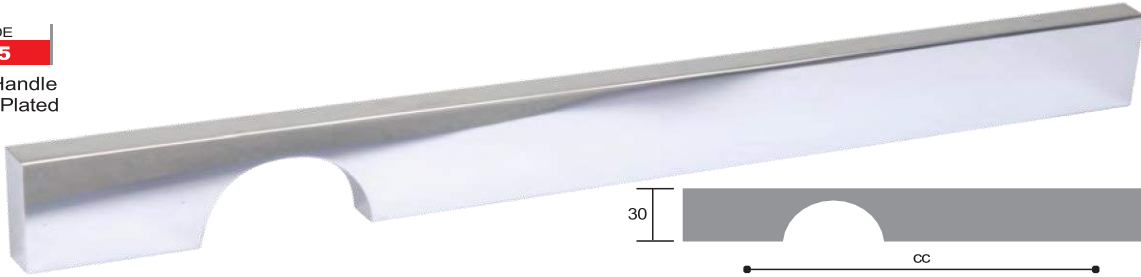

HANDLES

CODE

A85

Amber Handle
Chrome Plated