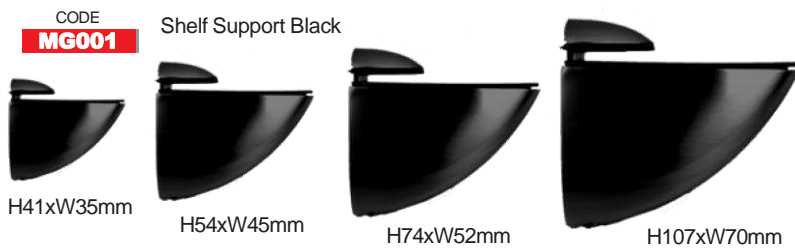

FURNITURE FITTINGS

Shelf & Table Supports