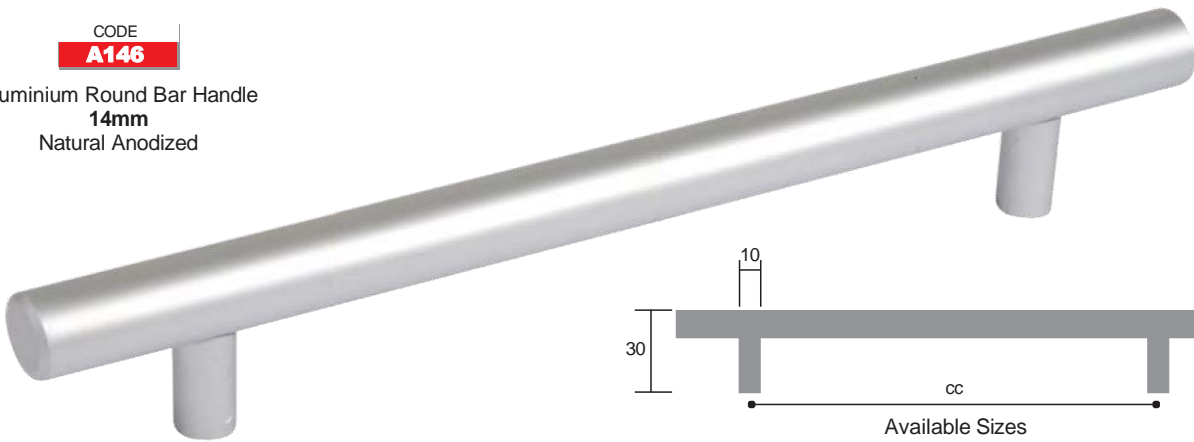

# HANDLES

CODE

**A145**

Aluminium Round Bar Handle  
12mm  
Natural Anodized

CODE

**A146**

Aluminium Round Bar Handle  
14mm  
Natural Anodized

CODE