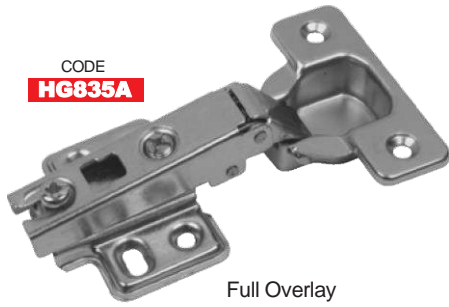

CONCEALED HINGES

Soft Close Slide-On Hinges - 35mm, 4 Hole Plate (45cc configuration) (Hinge & Plate)