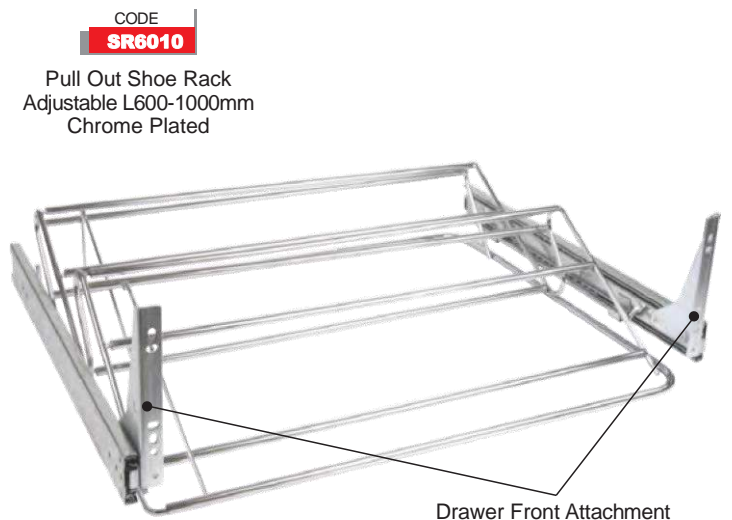

CODE

SR6010

Pull Out Shoe Rack
Adjustable L600-1000mm
Chrome Plated

Drawer Front Attachment