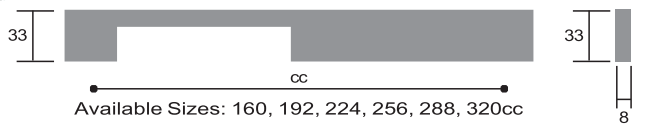

**A85**

Amber Handle  
Satin Chrome

CODE

**A30**

Liza Handle  
Chrome Plated

CODE

**A30**

Liza Handle  
Brushed Steel Finish