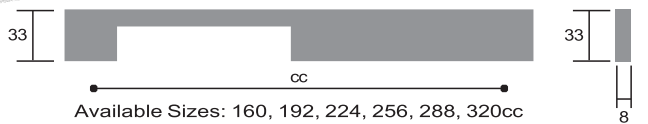

**A85**

Amber Handle  
Satin Chrome

CODE

**A30**

Liza Handle  
Chrome Plated

CODE

**A30**

Liza Handle  
Brushed Steel Finish