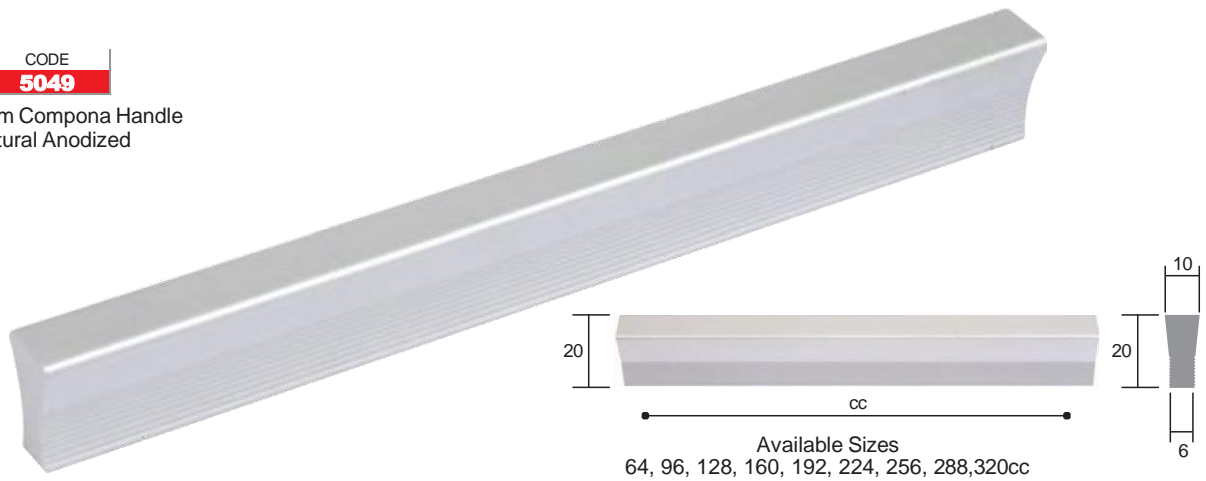

## Aluminium Handles

CODE  
**1085**  
Aluminium Ledge Handle  
Natural Anodized

CODE  
**1166**  
Aluminium Railway Handle  
Natural Anodized

CODE  
**5049**  
Aluminium Compona Handle  
Natural Anodized