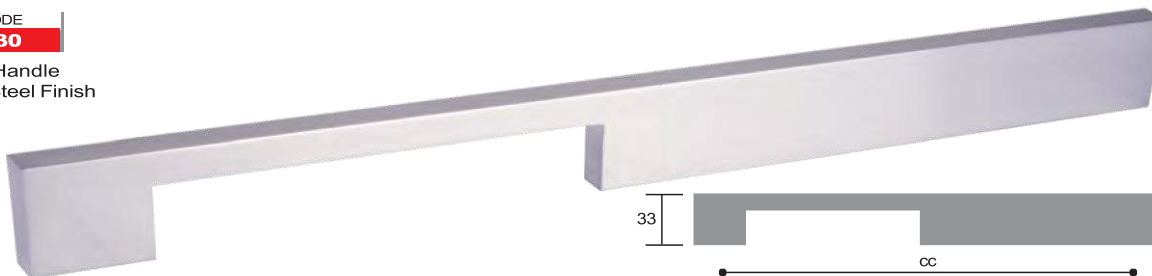

**A85**

Amber Handle  
Satin Chrome

CODE

**A30**

Liza Handle  
Chrome Plated

CODE

**A30**

Liza Handle  
Brushed Steel Finish