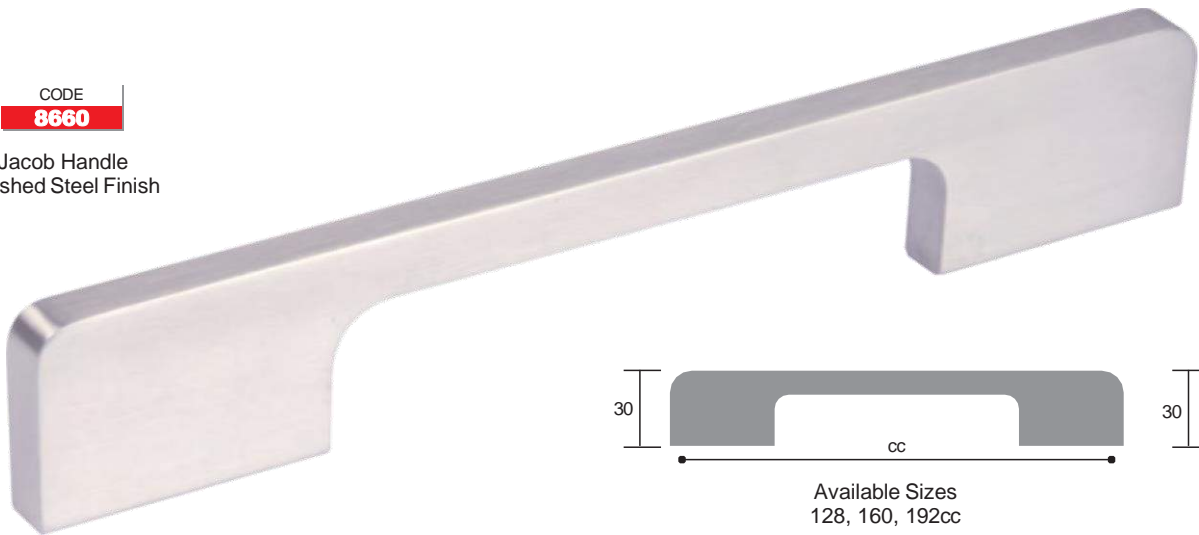

## Zinc Handles

CODE

**2516**

Cuba Handle  
Brushed Steel Finish

CODE

**8660**

Jacob Handle  
Brushed Steel Finish

CODE