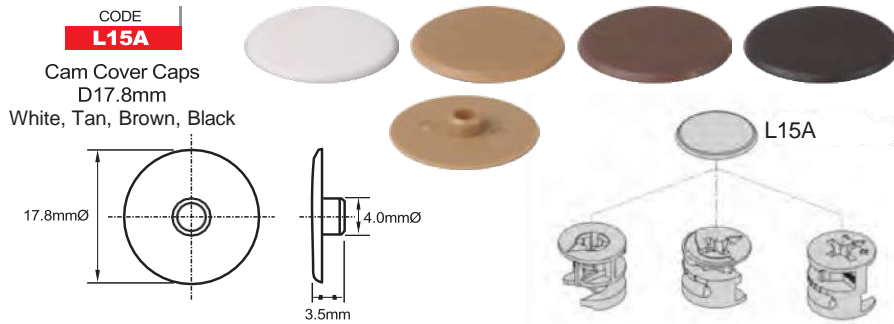

Cam Cover Caps

CODE **L15A**
Cam Cover Caps
D17.8mm
White, Tan, Brown, Black