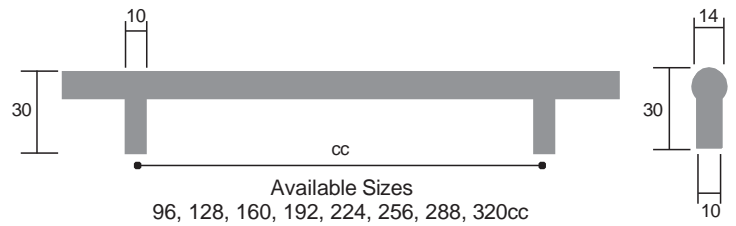

# HANDLES

CODE

**A145**

Aluminium Round Bar Handle  
12mm  
Natural Anodized

CODE

**A146**

Aluminium Round Bar Handle  
14mm  
Natural Anodized

CODE