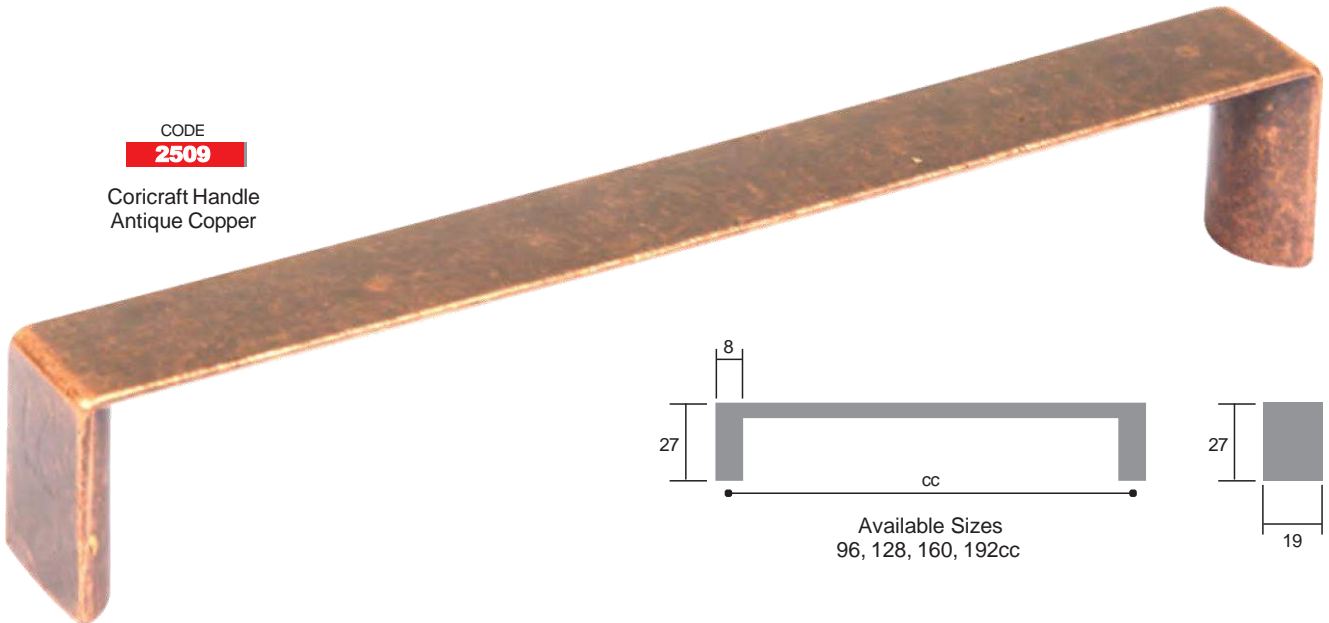

## Zinc Handles

CODE

**2509**

Coricraft Handle  
Antique Brass

CODE

**2509**

Coricraft Handle  
Antique Copper

CODE