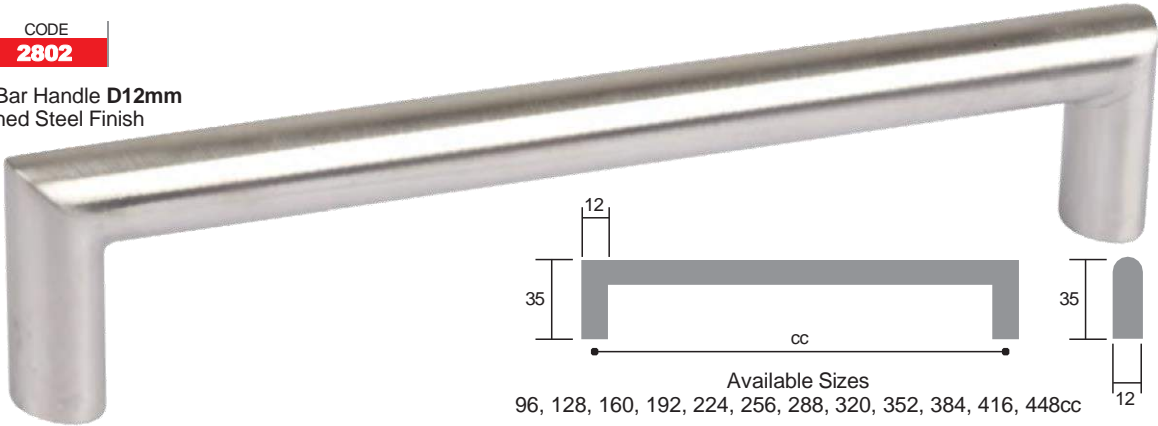

Hollow Stainless Steel Handles

CODE
2802

Russian Bar Handle **D12mm**
Brushed Steel Finish