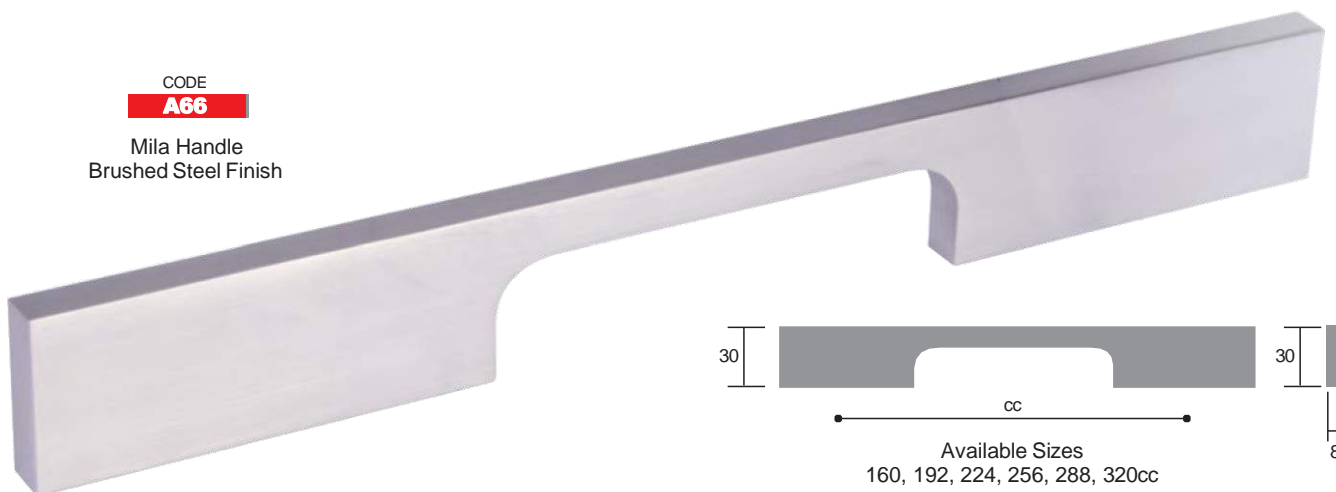

## Aluminium Handles

CODE

**A66**

Mila Handle  
Chrome Plated

CODE

**A66**

Mila Handle  
Brushed Steel Finish

CODE