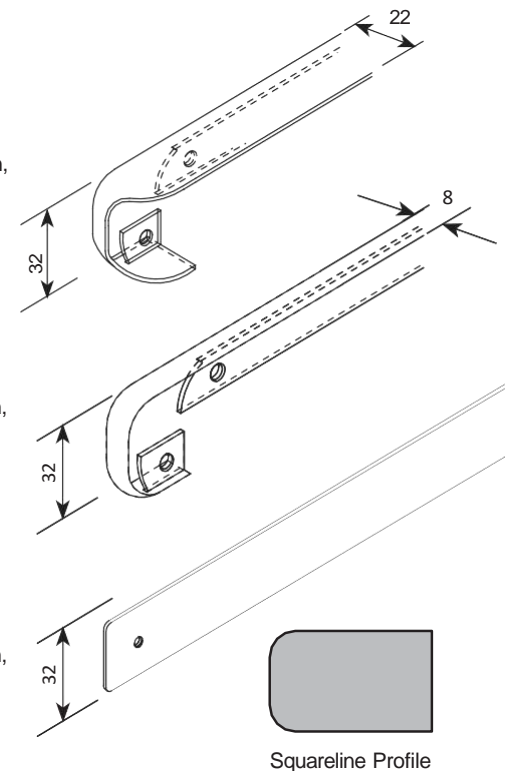

CODE

**RWT**

Squareline Postform T-Joint  
Available Sizes 600, 900mm  
Espresso Black, Mocha Dark Brown,  
Cappuccino Brown, Caramel,  
Frappuccino, Ice Aluminium Grey,  
Latté White

CODE

**RWT**

Squareline Postform End Trim  
Available Sizes 600, 900mm  
Espresso Black, Mocha Dark Brown,  
Cappuccino Brown, Caramel,  
Frappuccino, Ice Aluminium Grey,  
Latté White