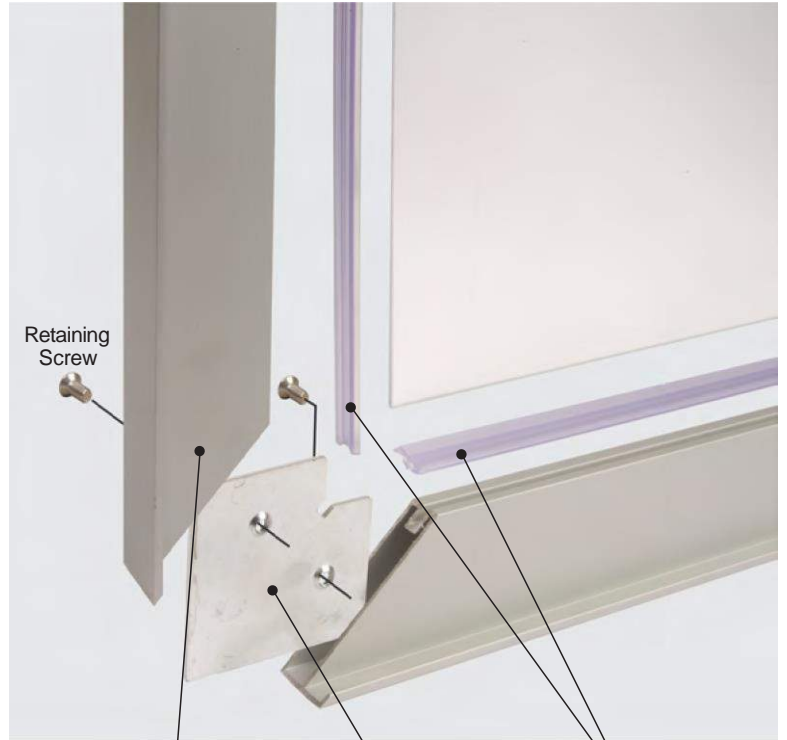

Drill standard pot holes as required

CODE
7916
Aluminium
Extrusion Anodized
Available Length 3m
(Mitre cut to size
as required)

CODE
C5
Corner Bracket
Supplied with
2 Screws
(4 Pieces per Set)

CODE
S8-1
PVC
Gasket
Available Length 3m
(Cut to size
as required)

Barn Door Sliding System