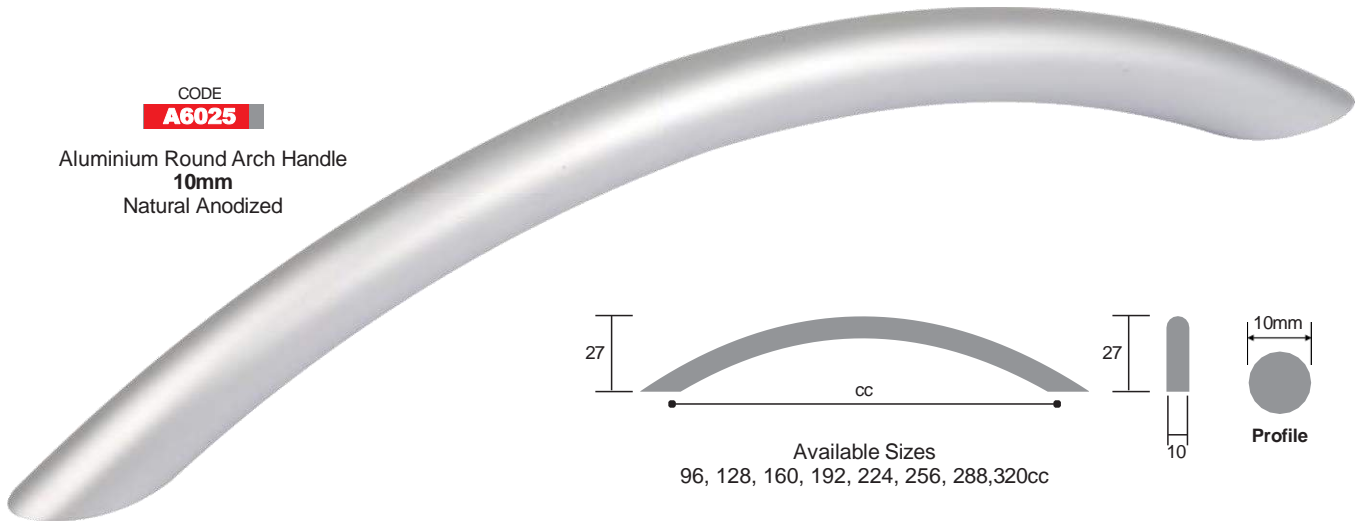

## Aluminium Handles

CODE

**H465**

Aluminium Oval Arch Handle  
**15mm**  
Natural Anodized

CODE

**A6025**

Aluminium Round Arch Handle  
**10mm**  
Natural Anodized

CODE