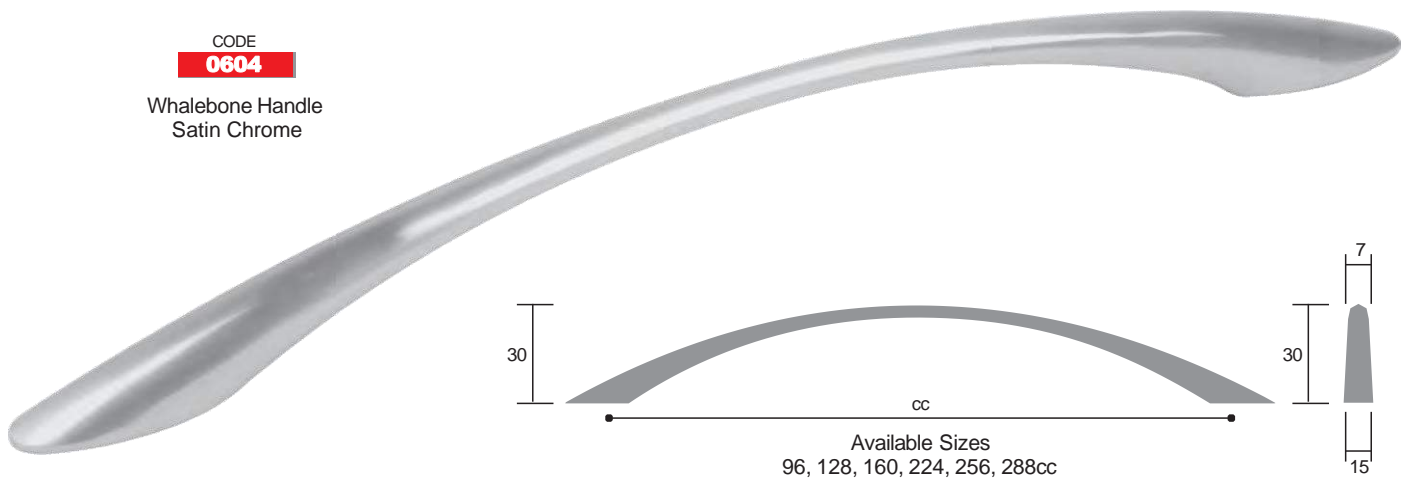

CODE

0604

Whalebone Handle
Satin Chrome