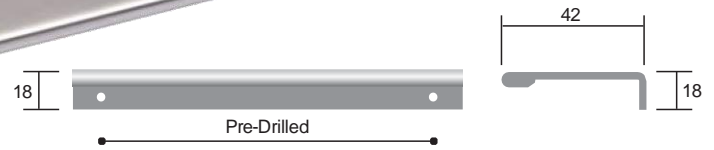

Available Sizes
96, 128, 160, 192, 224, 256, 288, 320cc

CODE

A775

Overlay Handle
Black