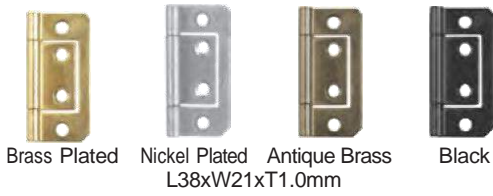

SINKLESS HINGES

Flush Hinges

CODE
26638