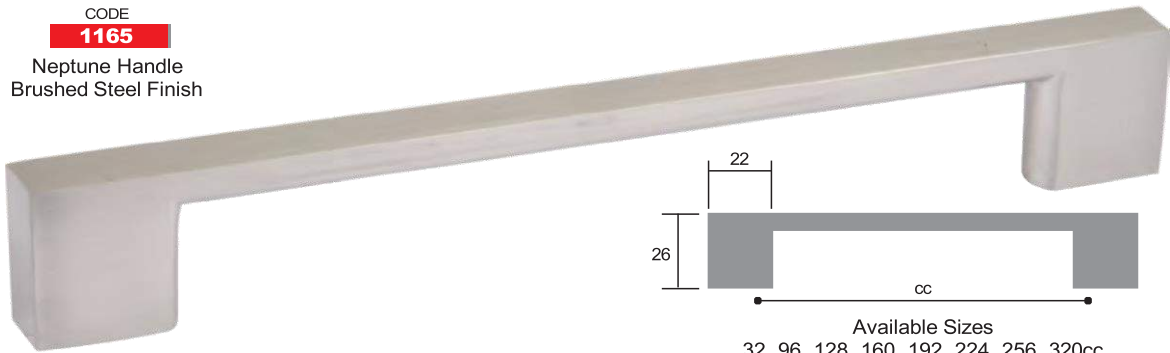

Available Sizes
32, 96, 128, 160, 192, 224, 256, 320cc

CODE

1165

Neptune Handle
Black