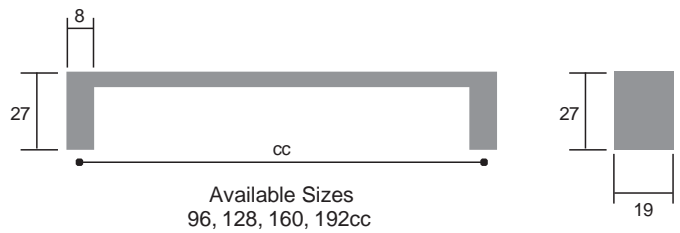

CODE

2509

Coricraft Handle
Antique Copper