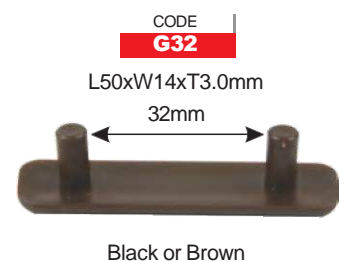

## Plastic Glides

CODE  
**CG**  
L60x60x  
H18mm  
(Staple-In)  
Black  
Brown  
Oak

CODE  
**SG**  
L40x18x12mm  
(Staple-In) Black

CODE  
**CNR-PR**  
Corner Protector  
Clear (Staple-In)

CODE  
**G32**  
L50xW14xT3.0mm  
32mm  
Black or Brown