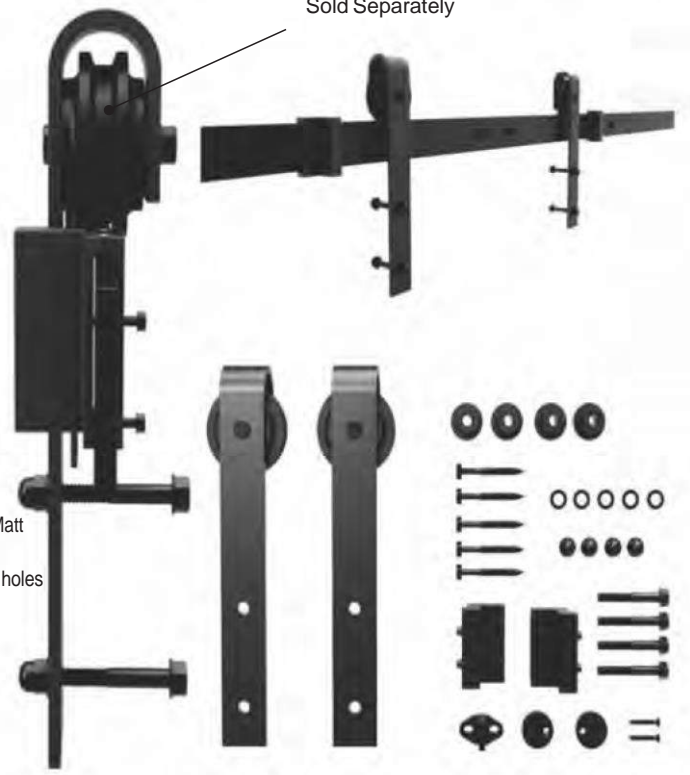

Matt Black Finish
(Sold Separately)
L230x30mm
(Front Screw-On)

CODE
HM2007

Barn Door Sliding System Kit, Matt Black Finish, includes:

- Solid 2m Rail with pre-drilled holes
- Bracket & 70mm Wheels
- Rail Spacers
- Hidden Guide
- Nuts, Bolts
- Allen Key
- Anti-Jump Stoppers
- Additional 2m track sold separately