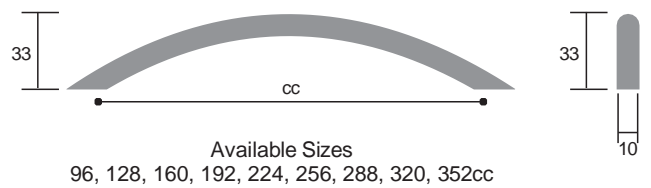

CODE

0393

Round Arch Handle **D10mm**
Satin Chrome