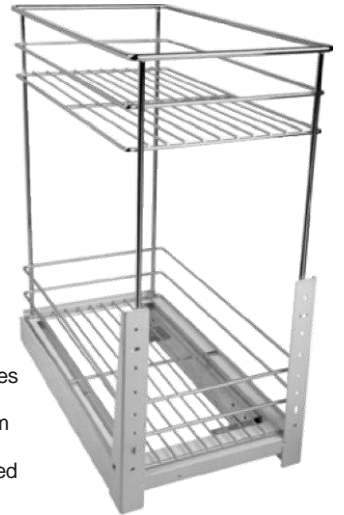

Grace Basket with Ball Bearing Runners  
Suitable for cabinet sizes:  
350, 400, 450, 500, 600mm

Chrome Plated

Black

Also Available in Soft Close

CODE  
**3018**

Pull-Out  
Bottom  
Mounted  
Storage  
Basket