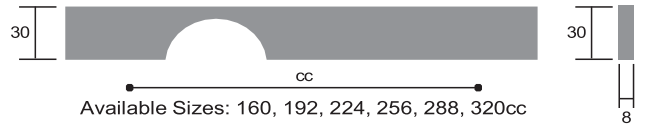

CODE

A85

Amber Handle
Satin Chrome