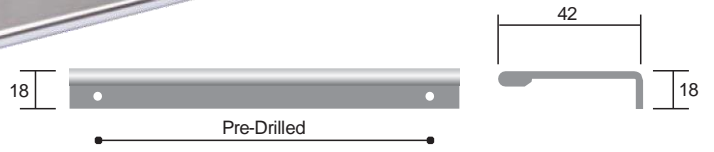

# HANDLES

CODE

**A775**

Overlay Handle  
Chrome Plated

Available Sizes  
96, 128, 160, 192, 224, 256, 288, 320cc

CODE

**A775**

Overlay Handle  
Satin Chrome