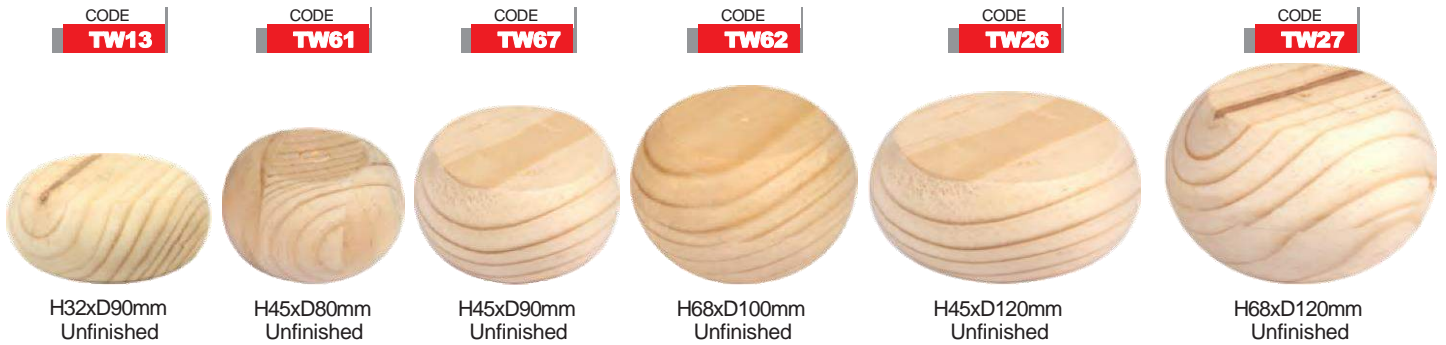

Wooden Flat Bun Feet