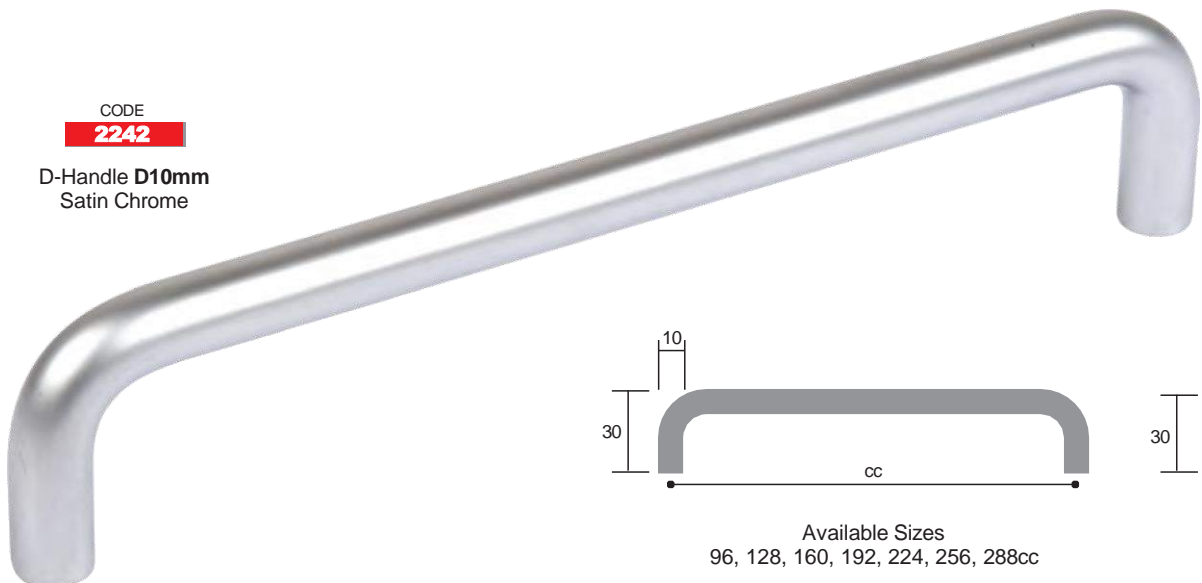

Available Sizes  
96, 128, 160, 192, 224, 256, 288cc

CODE

**2242**

D-Handle **D10mm**  
Satin Chrome

Available Sizes  
96, 128, 160, 192, 224, 256, 288cc