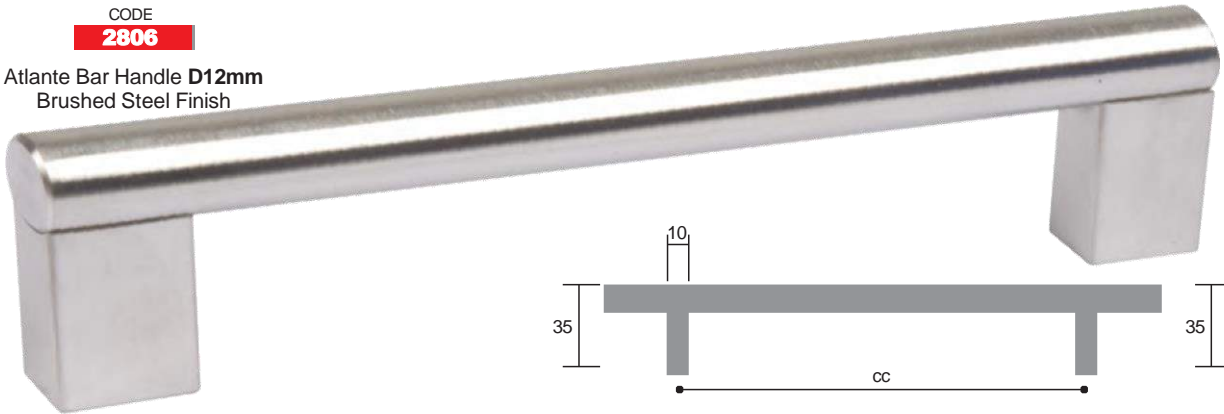

HANDLES

Hollow Stainless Steel Handles

CODE

2806

Atlante Bar Handle **D12mm**
Brushed Steel Finish

Available Sizes

96, 128, 160, 192, 224, 256, 288, 320, 352, 384, 416, 448cc

CODE

2186

Roman Bar Handle **D12mm**
Brushed Steel Finish