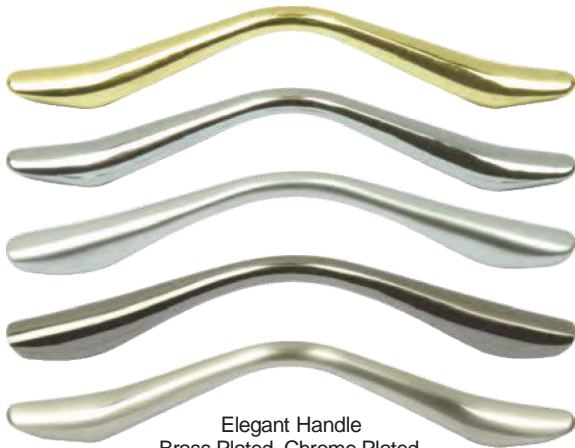

Elegant Handle
Brass Plated, Chrome Plated,
Satin Chrome, Nickel Black,
Brushed Steel

CODE

1102