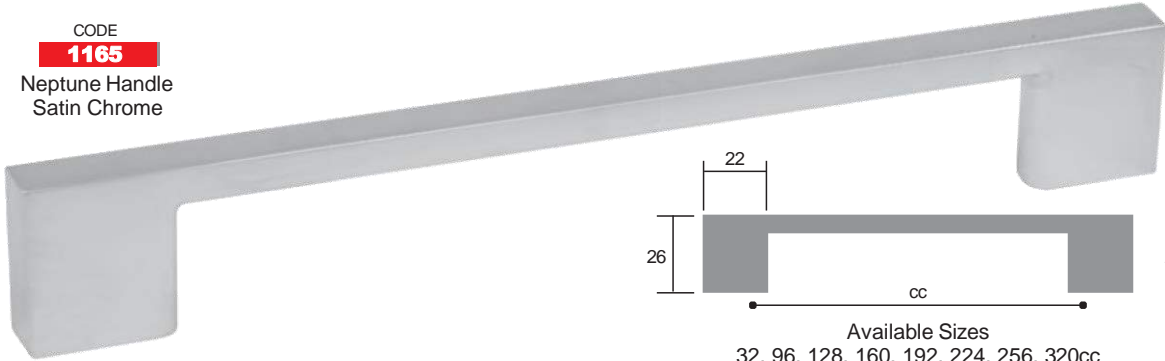

# HANDLES

CODE

**1165**

Neptune Handle  
Chrome Plated

Available Sizes  
32, 96, 128, 160, 192, 224, 256, 320cc

CODE

**1165**

Neptune Handle  
Satin Chrome