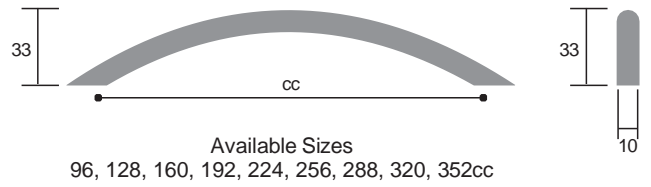

CODE

0393

Round Arch Handle **D10mm**
Nickel Black