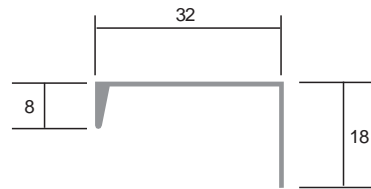

# HANDLES

Aluminium Handles - 3m Lengths (Cut & Drill to Required Spec.)

CODE

**A775**

Overlay Handle  
Brushed Steel Finish

CODE

**A775**

Overlay Handle  
Natural Anodized  
Aluminium