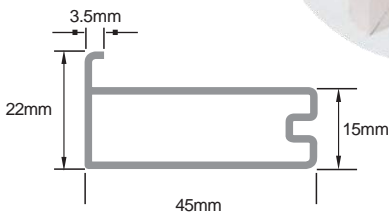

GLASS DOOR & BARN DOOR SYSTEMS

Aluminium Glass Door Profile System