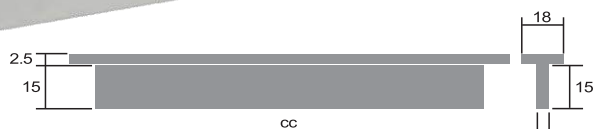

HANDLES

Aluminium Handles

CODE

D199

Bauhaus Handle
Brushed Steel

Available Sizes: 96, 128, 160, 192, 224, 256, 288, 320cc

CODE

D199

Bauhaus Handle
Black