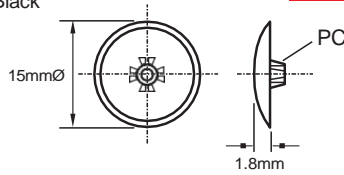

## Hinge Hole Covers, Nut Covers & Screw Hole Covers

CODE **H035**  
Hinge Hole Cover Caps  
D35mm White, Tan, Brown, Black

CODE **NC**  
Nut Covers  
D5 & 10mm White Tan Brown Black

CODE **F028**  
Pozi Screw Covers  
D12.5mm White, Tan, Brown, Black, Cherry