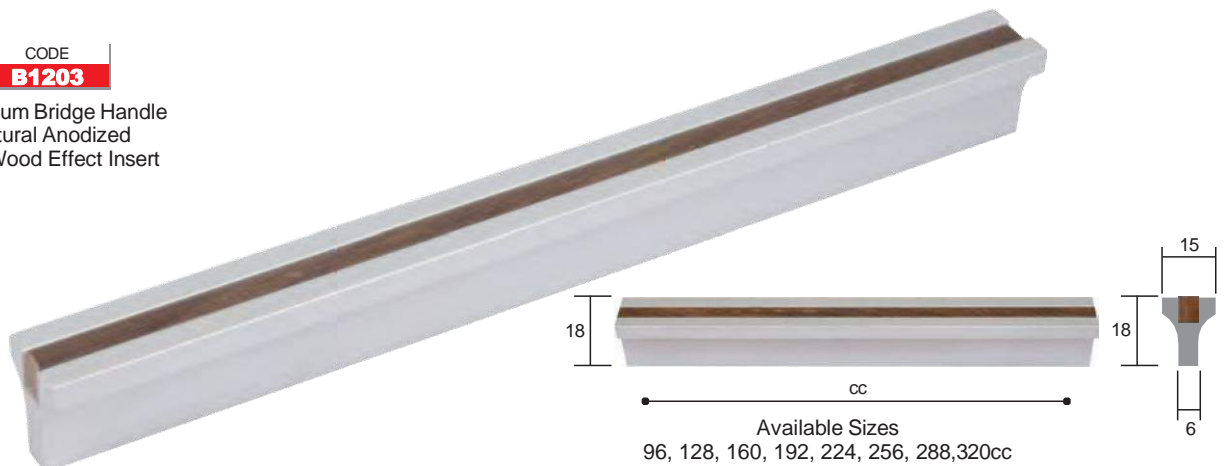

CODE
B1203
Aluminium Bridge Handle
Natural Anodized
With Wood Effect Insert