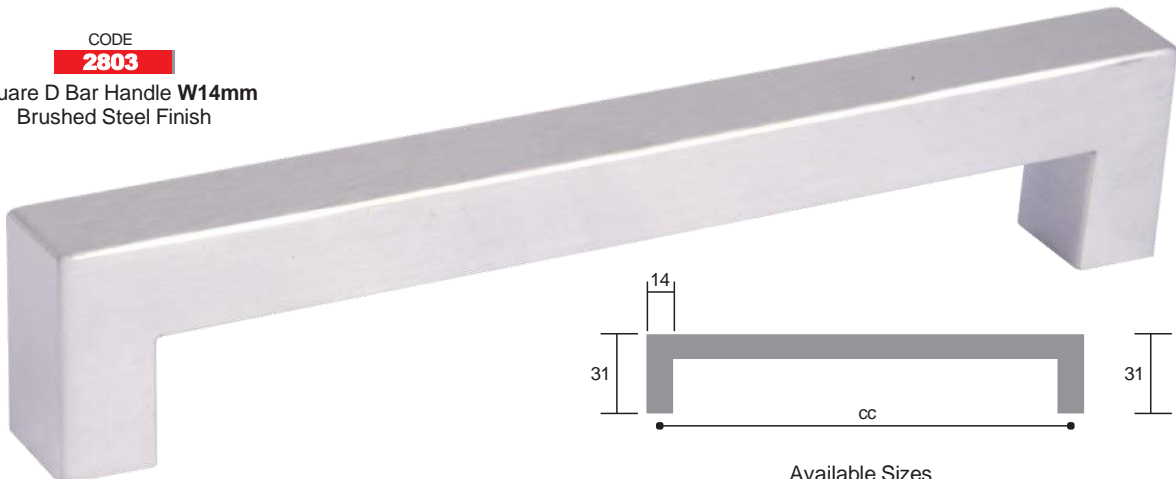

Available Sizes
96, 128, 160, 192, 224, 256, 288, 320, 352, 384, 416, 448cc