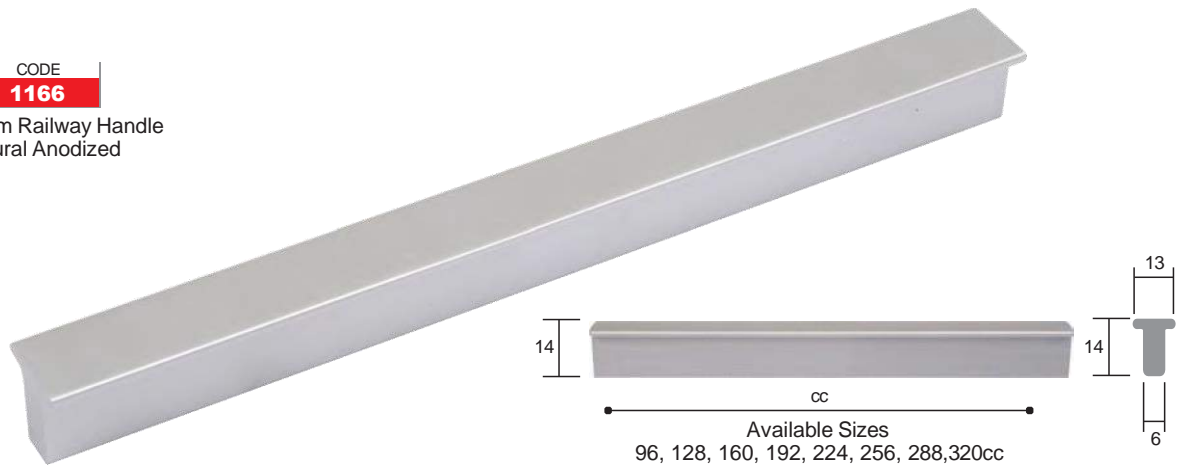

CODE
1166
Aluminium Railway Handle
Natural Anodized