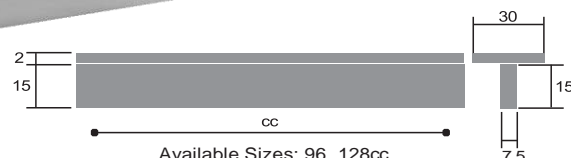

Modena Handle  
Brushed Steel

Available Sizes: 96, 128cc

CODE

**6221**

Modena Handle  
Black

Available Sizes: 96, 128cc

CODE

**6221**