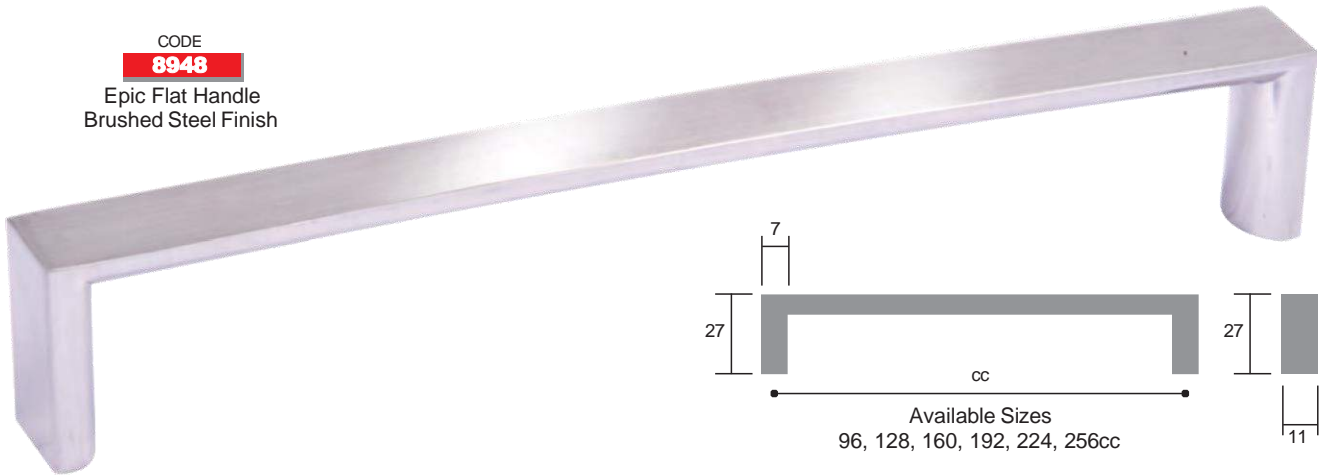

## Aluminium Handles

CODE

**6613**

Knurled Handle 14mm  
Black

CODE

**8948**

Epic Flat Handle  
Brushed Steel Finish

CODE