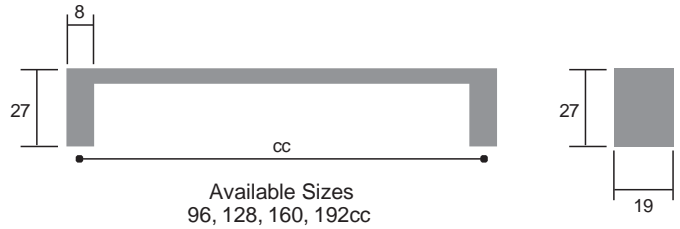

HANDLES

Zinc Handles

CODE

2509

Coricraft Handle
Antique Brass