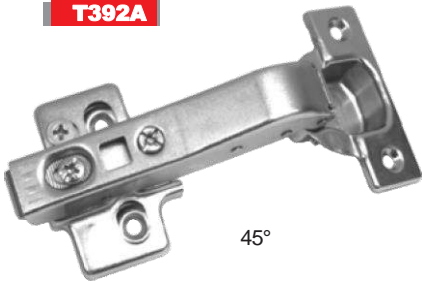

45°

CODE
T393A