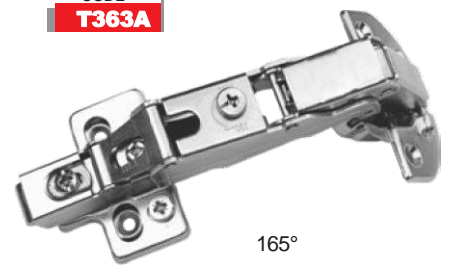

165°

Soft Close Full Extension Undermount Slides

CODE
708