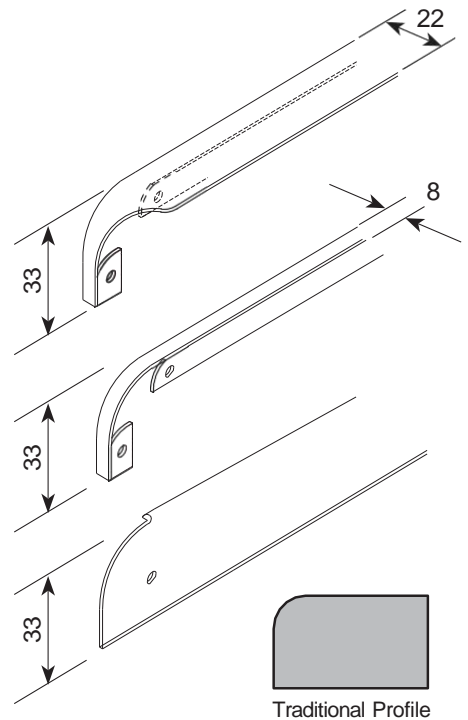

Available Colours

Aluminium

Beige Dust

Biscuit

Black

Brown

Silver Vein

White