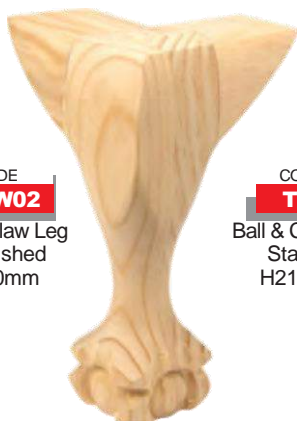

CODE
TW02

Ball & Claw Leg
Unfinished
H210mm