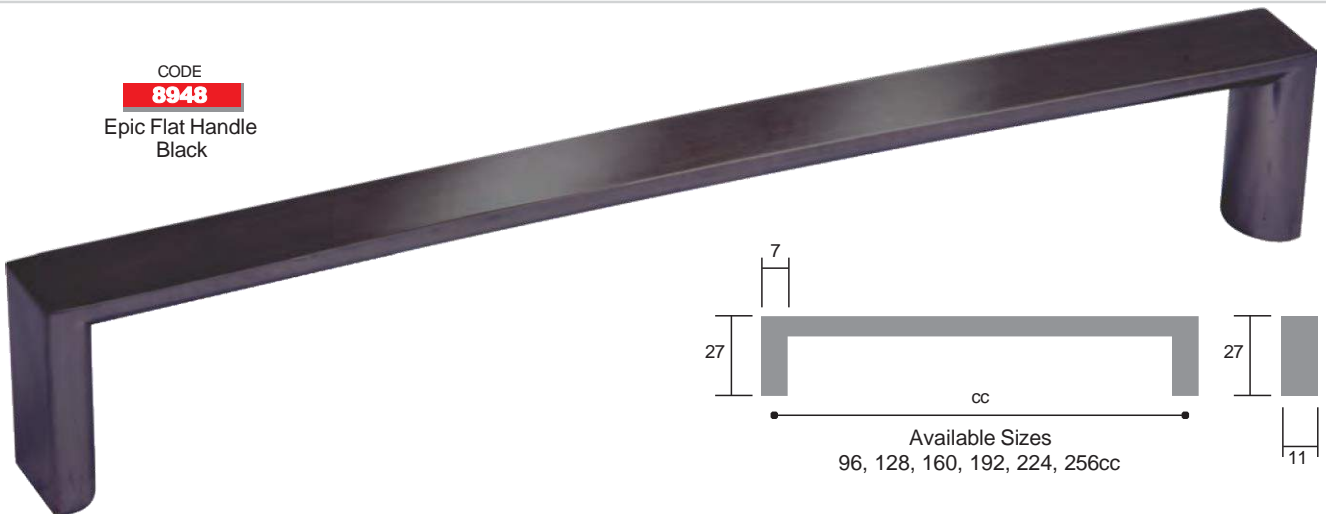

CODE

8948

Epic Flat Handle
Black