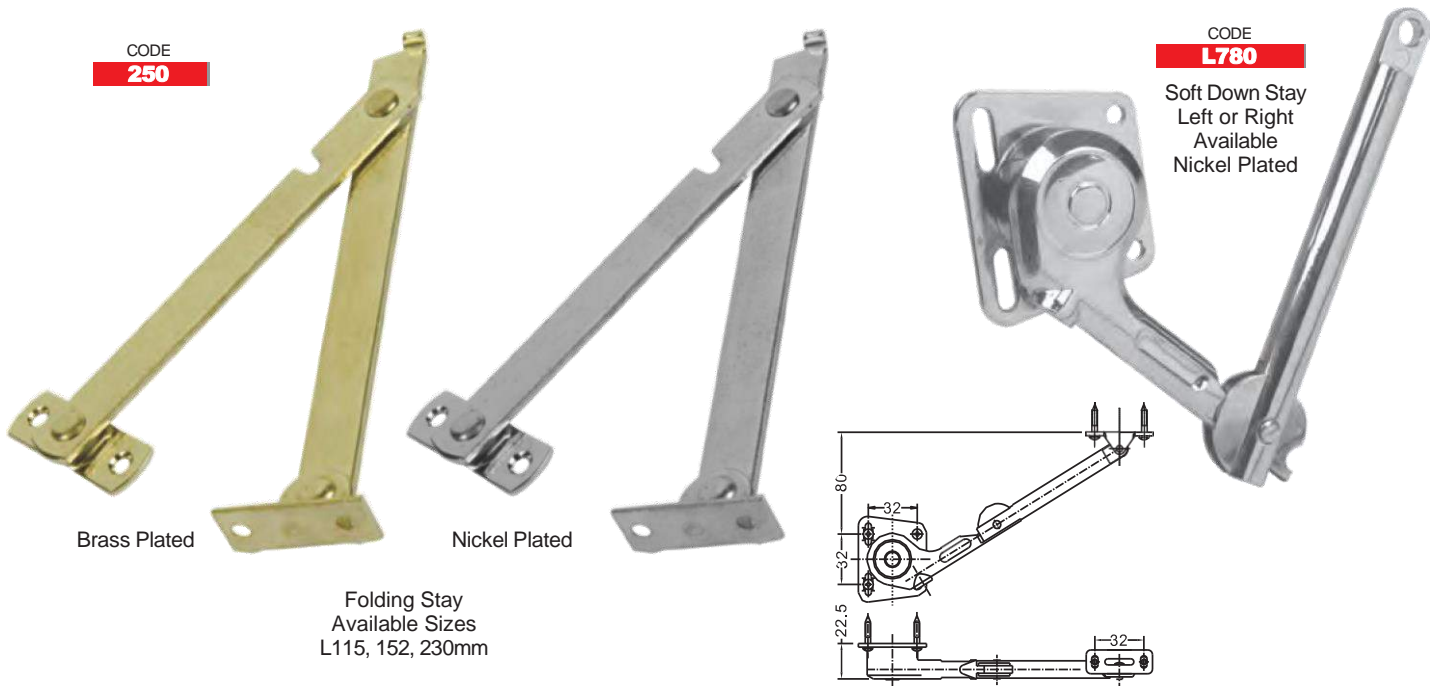

FURNITURE FITTINGS

Stays