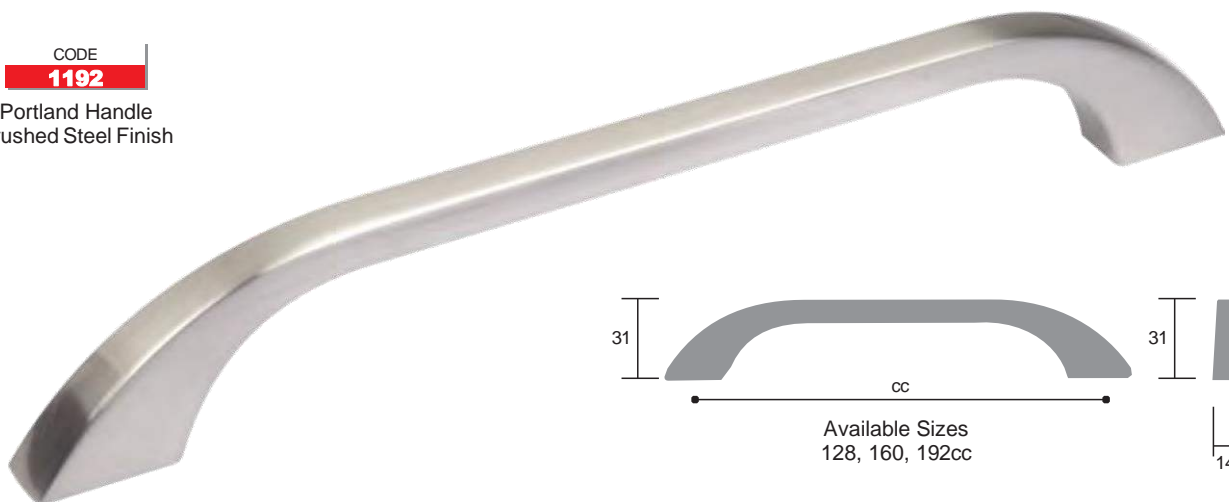

CODE

1192

Portland Handle
Brushed Steel Finish