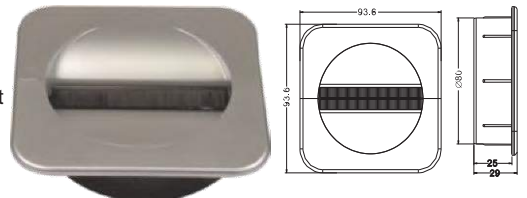

CODE

**737SC**

Wire Management  
D80/87mm  
Satin Chrome

CODE

**739SC**

Wire Management  
D80/93.6mm  
Satin Chrome