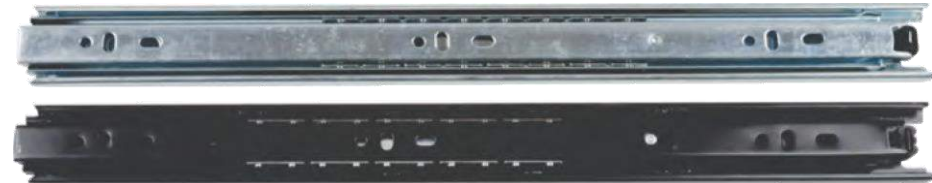

CODE

30mm SERIES

T1.0, 1.0, 1.0mm 30mm 3-Part
Ball Bearing Slides
Lengths Available 250, 300, 350,
400, 450, 500mm (Pairs)

Available in Silver or Black