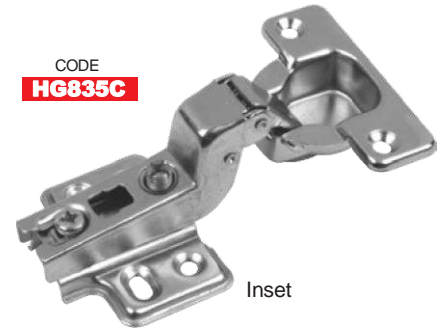

CONCEALED HINGES

Soft Close Slide-On Hinges - 35mm, 4 Hole Plate (45cc configuration) (Hinge & Plate)