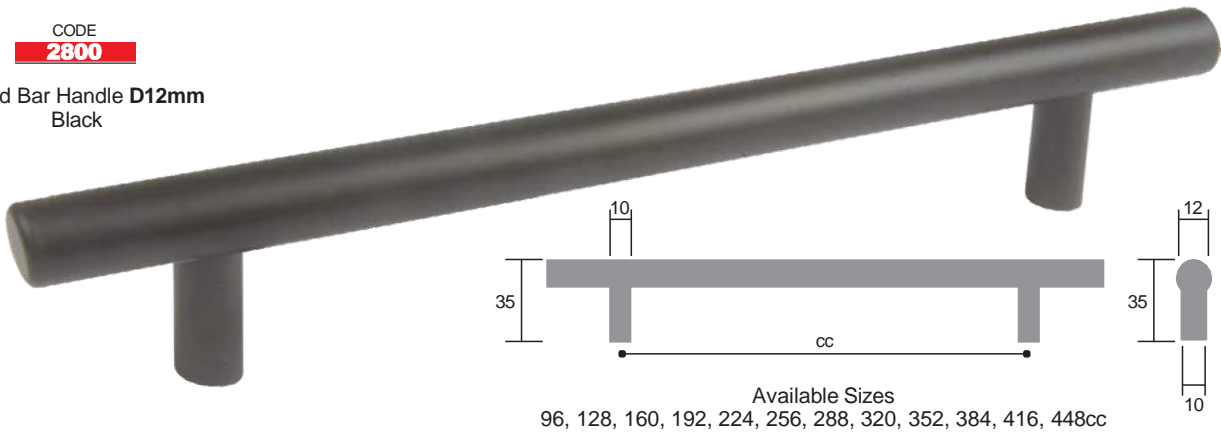

CODE  
**2800**

Round Bar Handle **D12mm**  
Brushed Brass Finish