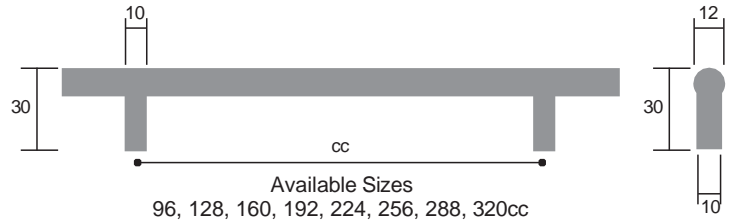

# HANDLES

CODE

**A145**

Aluminium Round Bar Handle  
12mm  
Natural Anodized

CODE

**A146**

Aluminium Round Bar Handle  
14mm  
Natural Anodized

CODE