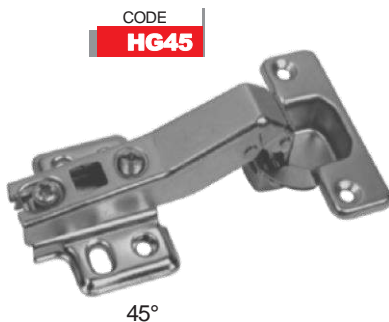

Slide-On Hinges - 35mm, 4 Hole Plate (Hinge & Plate) 45°