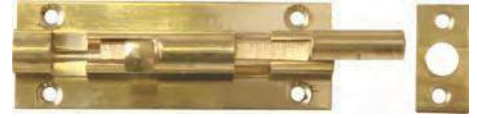

## Barrel Bolts - Necked - Solid Brass

CODE  
**BA50NK**

L50mm  
Brass Plated or Chrome Plated

CODE  
**BA64NK**

L64mm  
Brass Plated or Chrome Plated

CODE  
**BA76NK**

L76mm  
Brass Plated or Chrome Plated