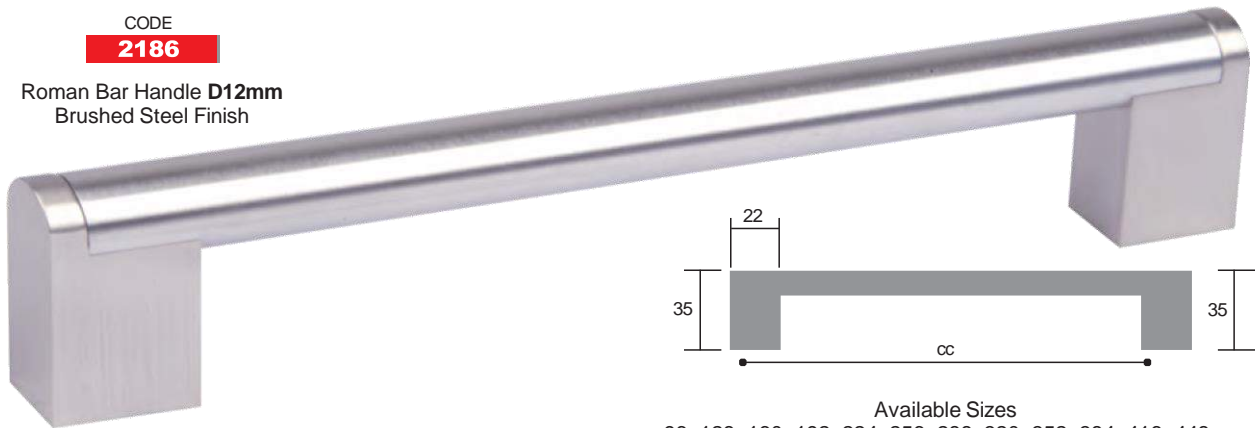

Available Sizes

96, 128, 160, 192, 224, 256, 288, 320, 352, 384, 416, 448cc

CODE

2187

Roman Bar Handle **D14mm**
Brushed Steel Finish