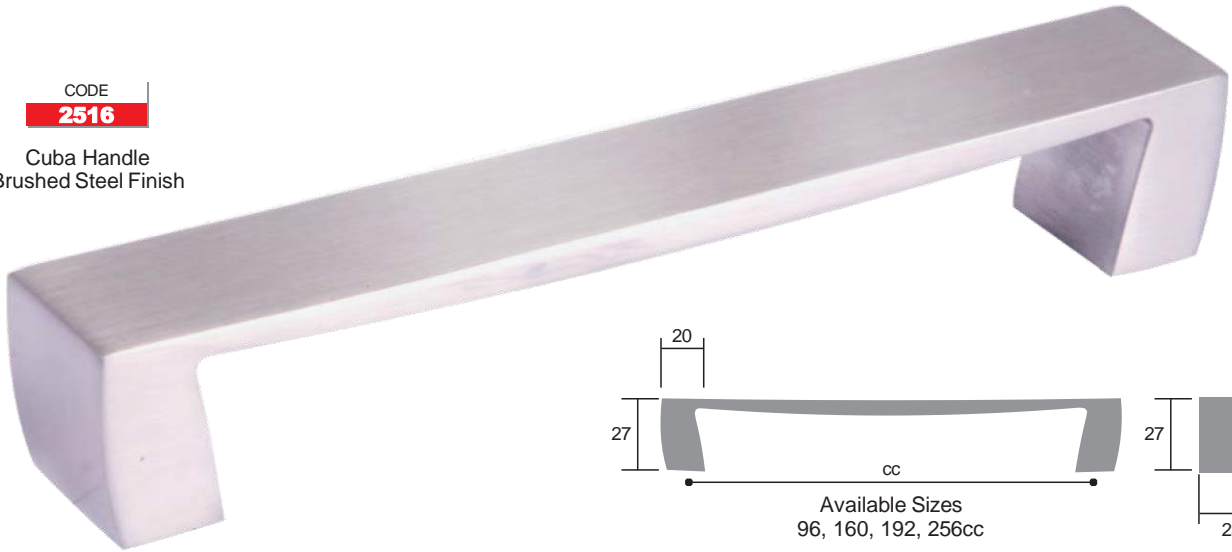

## Zinc Handles

CODE

**2516**

Cuba Handle  
Brushed Steel Finish

CODE

**8660**

Jacob Handle  
Brushed Steel Finish

CODE