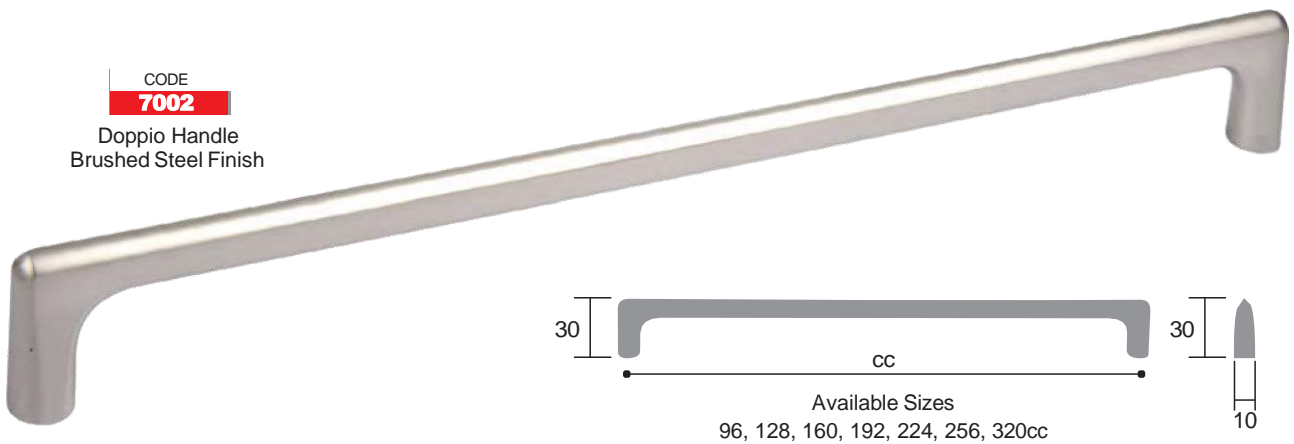

## Aluminium Handles

CODE

**8334**

Strap Handle  
Brushed Steel Finish

CODE

**7002**

Doppio Handle  
Brushed Steel Finish

CODE