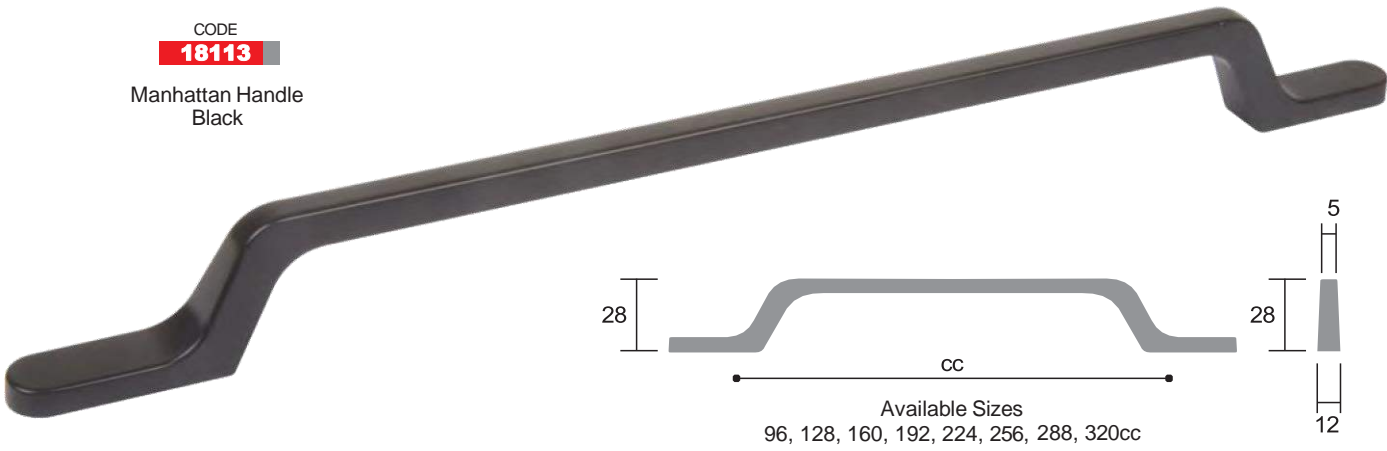

## Aluminium Handles

CODE

**18113**

Manhattan Handle  
Brushed Steel Finish

CODE

**18113**

Manhattan Handle  
Black

CODE