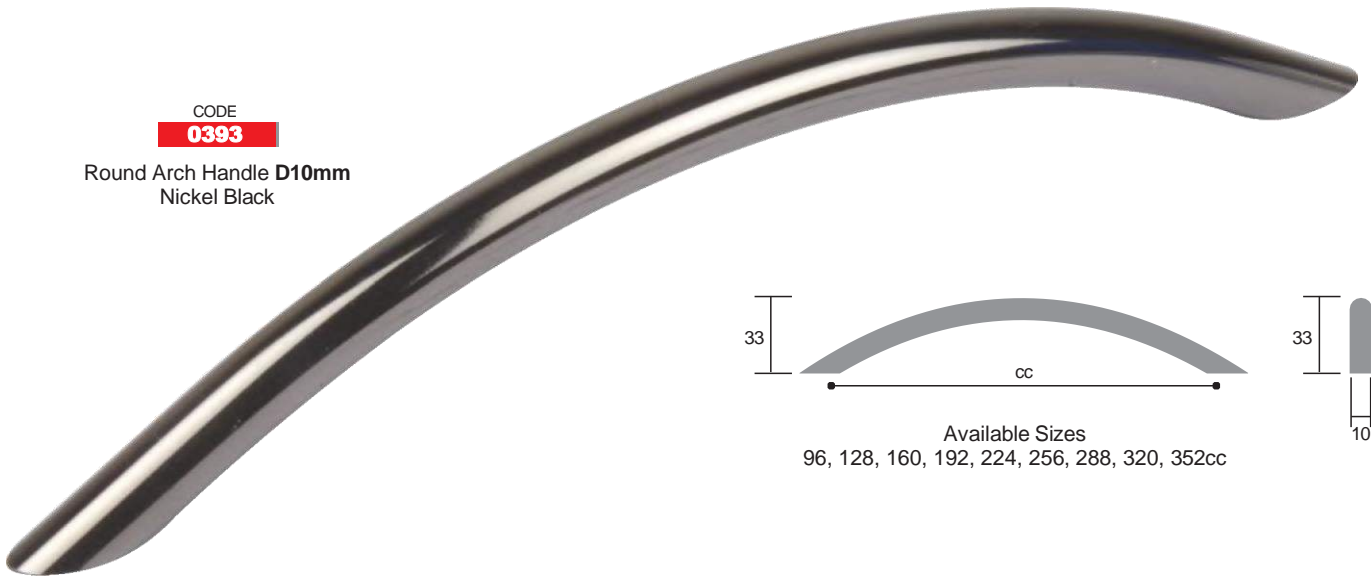

CODE

0393

Round Arch Handle **D10mm**
Nickel Black