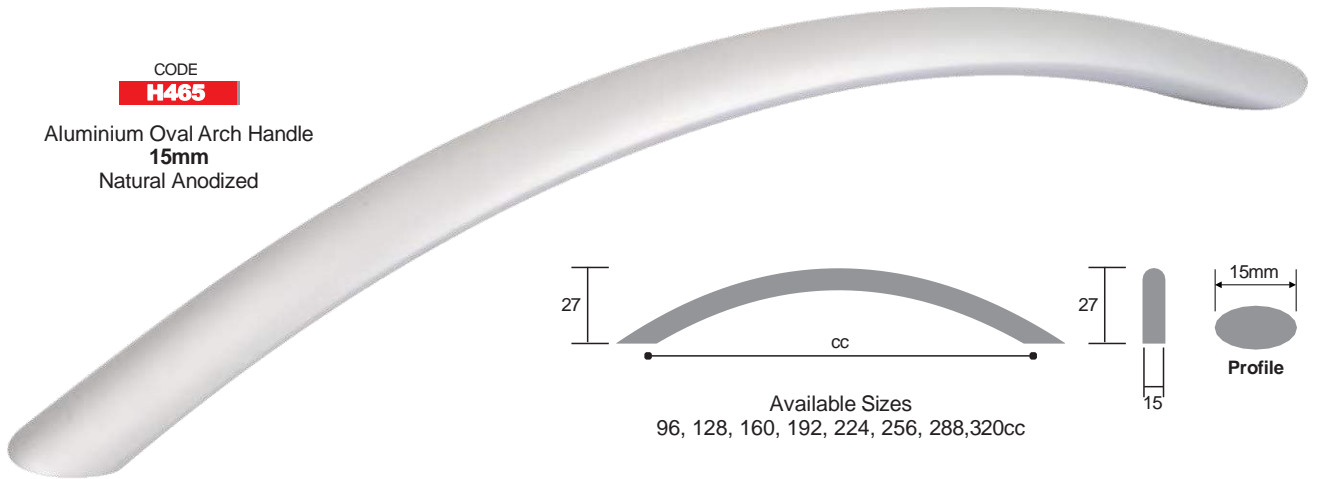

HANDLES

Aluminium Handles

CODE

H465

Aluminium Oval Arch Handle
15mm
Natural Anodized