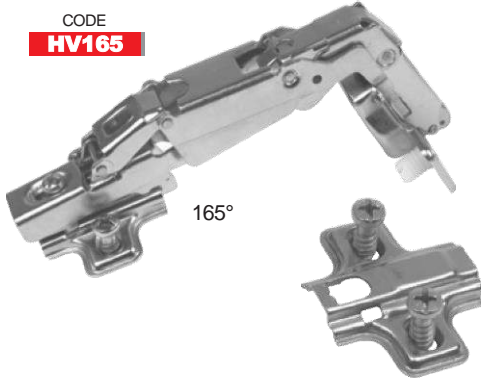

Full Overlay

Standard Base Plate

165°

CODE
HV45