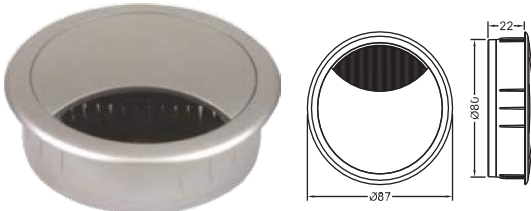

CODE

**737SC**

Wire Management  
D80/87mm  
Satin Chrome

CODE

**739SC**

Wire Management  
D80/93.6mm  
Satin Chrome