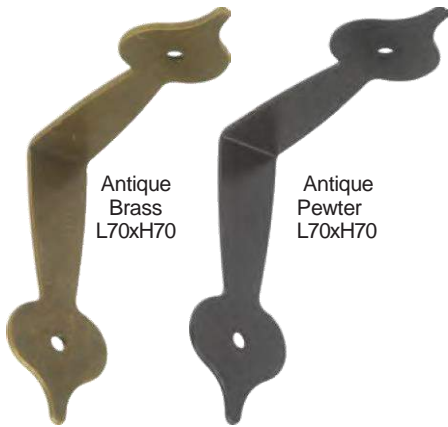

Corner Brackets

CODE
L2584

Antique Brass
L70xH70

Antique Pewter
L70xH70