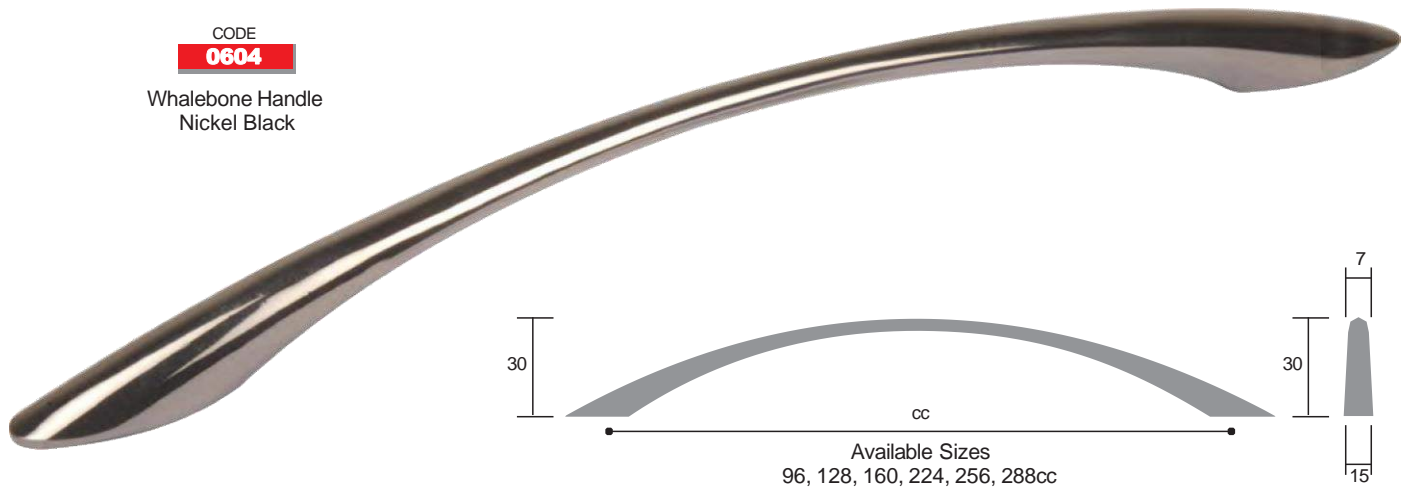

## Zinc Handles

CODE

**0604**

Whalebone Handle  
Brushed Steel Finish

CODE

**0604**

Whalebone Handle  
Nickel Black

CODE