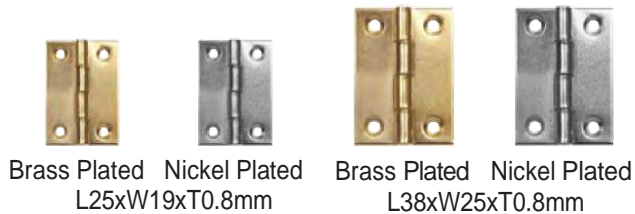

SINKLESS HINGES

Flush Hinges

CODE
26638

CODE
26650

CODE
26664

CODE
26676

CODE
266100

3 Knuckle Self-Closing Hinges

CODE
2001

H70xW45xT1.2mm
(Pairs)

5 Knuckle Self-Closing Hinges

CODE
2002

H70xW50xT1.2mm
(Pairs)

Butt Hinges

CODE
480

(Pairs)