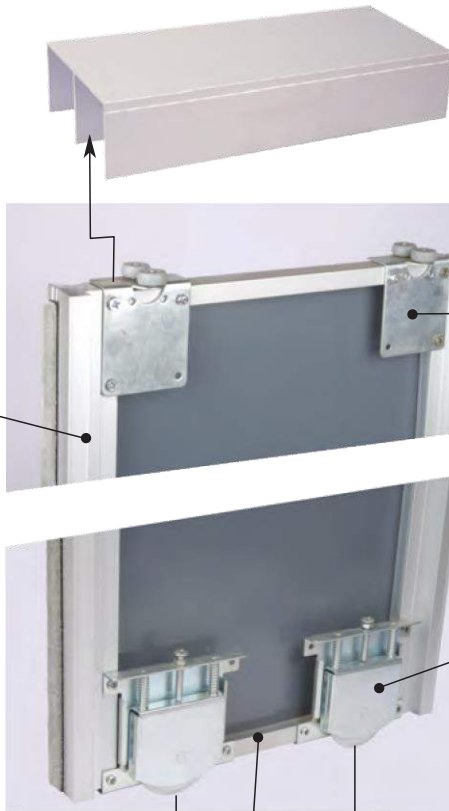

## Sliding Door System (Heavy Duty)

CODE  
**SDS005**  
Handle Profile  
Anodized  
2.7m Lengths

CODE  
**SDS001**  
Upper Track  
Profile  
Anodized  
Lengths Available  
2m, 3m

(2 Pieces per Set)

(2 Pieces per Set)