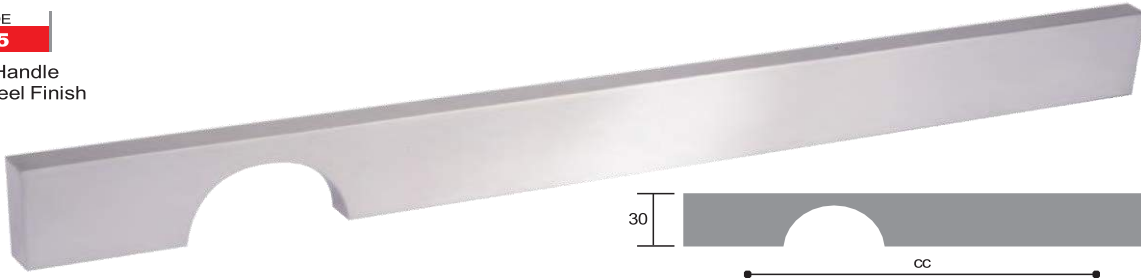

CODE

A85

Amber Handle
Brushed Steel Finish