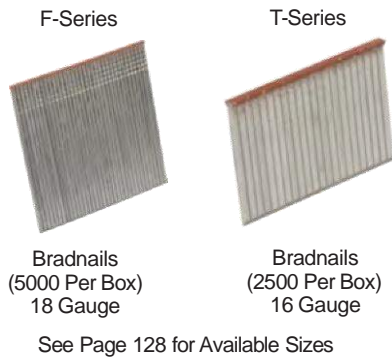

FURNITURE FITTINGS

Dowels, Dowel Sticks & Biscuits

Bradnails

Staples

Upholstery Fittings

Door Stop

Single Broom Holder

Swivels

Bumper Pads

Anti-Slip Matting