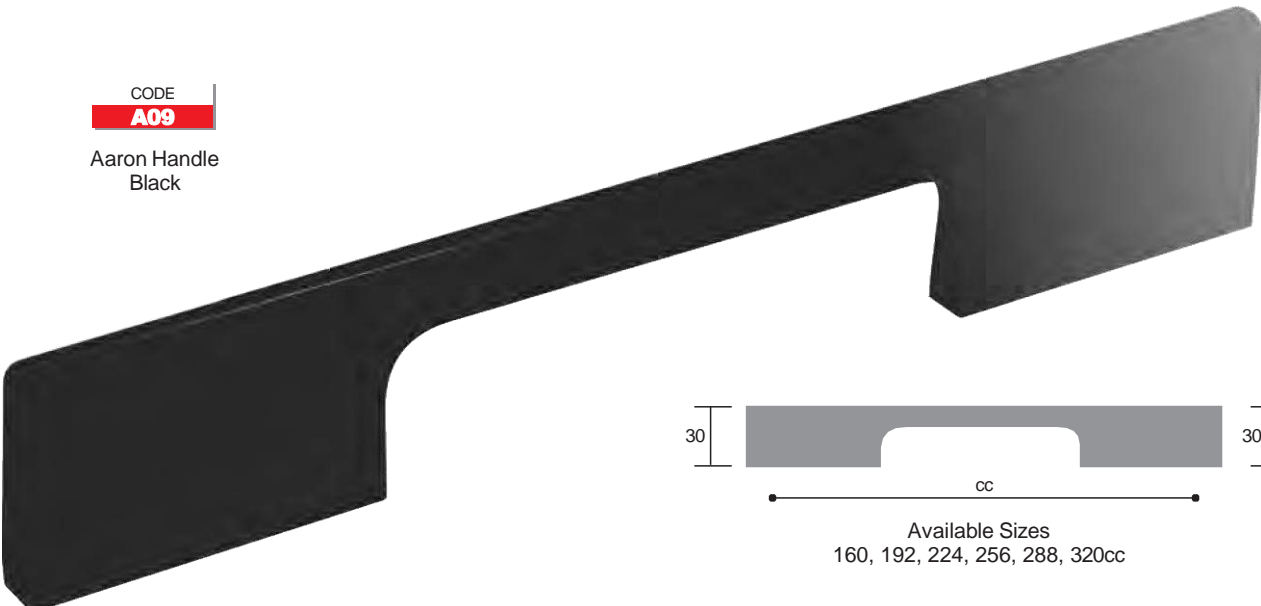

## Aluminium Handles

CODE  
**A09**  
Aaron Handle  
Chrome Plated

CODE  
**A09**  
Aaron Handle  
Brushed Steel Finish

CODE  
**A09**  
Aaron Handle  
Black