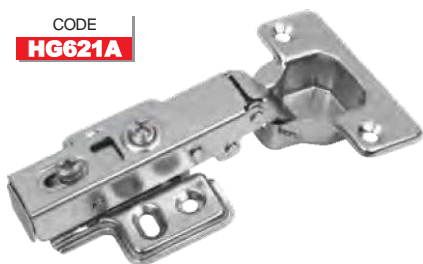

Clip-On Hinges - 35mm, 4 Hole Plate (45cc configuration) (Hinge & Plate)

CODE
HG621A

Full Overlay