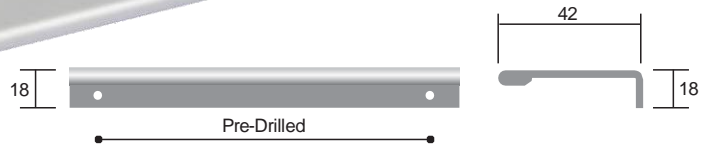

# HANDLES

CODE

**A775**

Overlay Handle  
Chrome Plated

Available Sizes  
96, 128, 160, 192, 224, 256, 288, 320cc

CODE

**A775**

Overlay Handle  
Satin Chrome