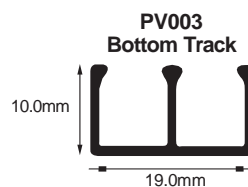

Double Plastic Tracks

CODE
PV003

Bottom Track - 3.0m Lengths
White, Black, Brown, Tan

CODE
PV004

Top Track - 3.0m Lengths
White, Black, Brown, Tan