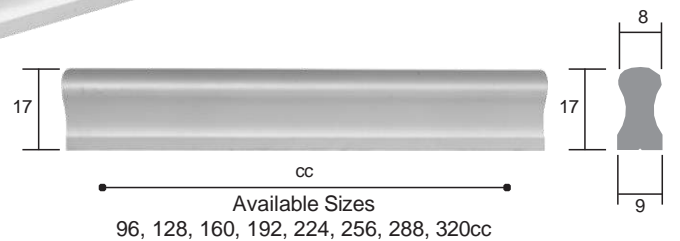

CODE

B111

Aluminium Keyhole Handle
Natural Anodized