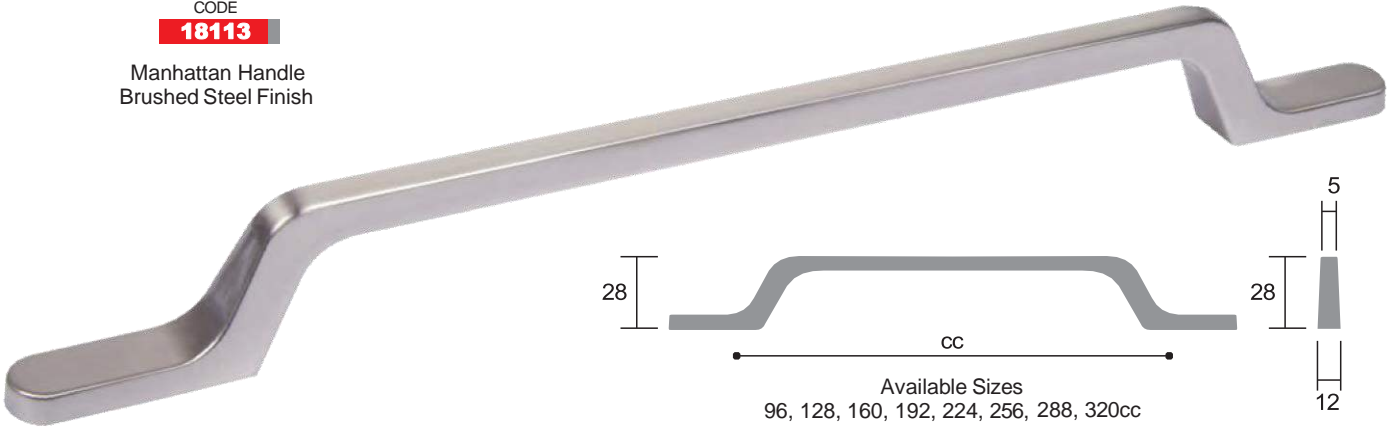

HANDLES

Aluminium Handles

CODE

18113

Manhattan Handle
Brushed Steel Finish