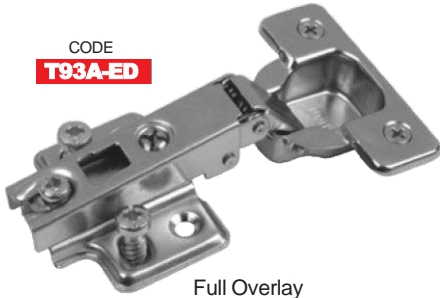

## Slide-On Hinges - 35mm, 4 Hole Plate (45cc configuration) (Hinge & Plate)

CODE  
**9548**

Full Overlay

CODE  
**9558**

Half Overlay

CODE  
**9568**

Inset

## Slide-On Hinges - 35mm, 4 Hole Plate (42cc configuration) with Euro Screws & Dowels (Hinge & Plate)

CODE  
**T93A-ED**

Full Overlay

CODE  
**T93B-ED**

Half Overlay

CODE  
**T93C-ED**

Inset