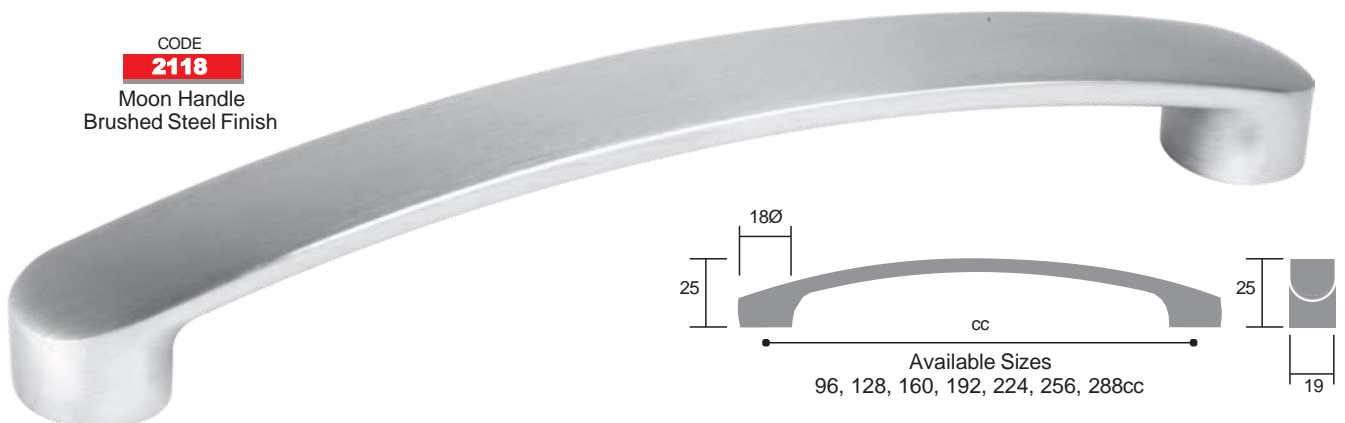

**8948**

Epic Flat Handle  
Black

CODE

**2118**

Moon Handle  
Brushed Steel Finish