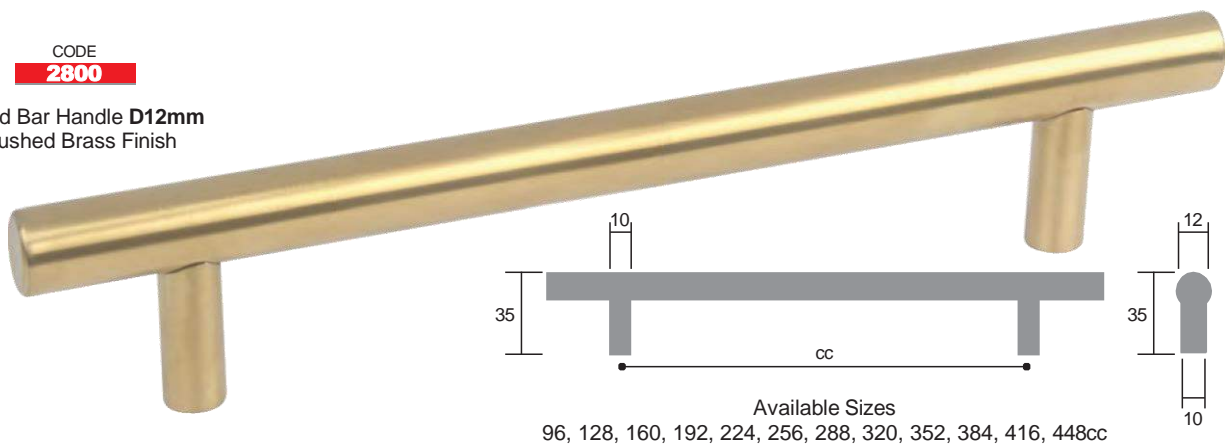

CODE  
**2800**

Round Bar Handle **D12mm**  
Brushed Brass Finish