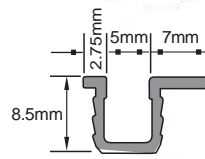

SLIDING DOOR SYSTEMS

Sliding Door System (Light Duty)

CODE
TR-AL
Track, Aluminium
4m Lengths (1 Piece)

(1 Piece)

(4 Piece Set)

(2 Piece Set)

(1 Piece)

CODE
L611

Sliding Door System (Medium Duty)

CODE
L605-TR
Track, Aluminium
3m Lengths

(4 Piece Set)

(4 Piece Set)

(6 Piece Set)

(6 Piece Set)

CODE
L605-2
2 Door System
(20 Piece Set)

(2 Piece Set)

CODE
L605-3
3 Door System
(30 Piece Set)

(2 Piece Set)

(1 Piece)

(2 Piece Set)

2 Door System

(3 Piece Set)

3 Door System