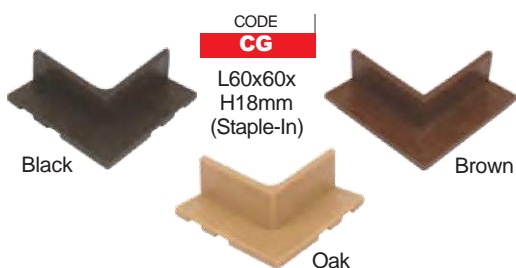

Plastic Glides

CODE
CG
L60x60x
H18mm
(Staple-In)
Black
Brown
Oak