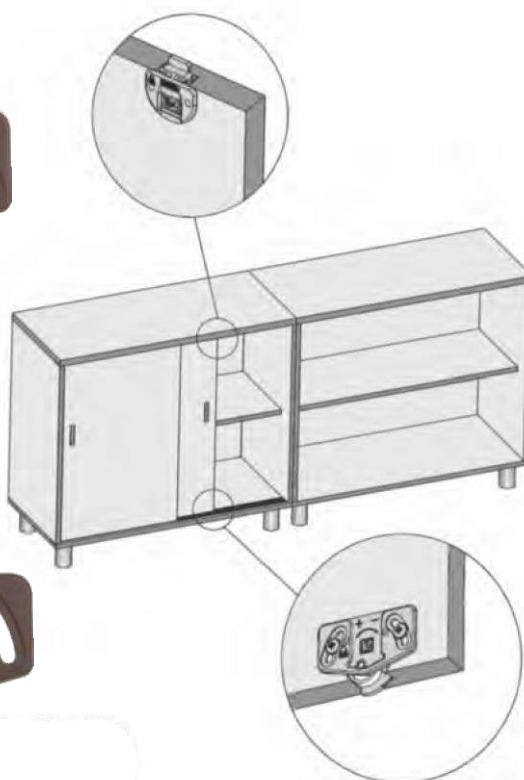

SLIDING DOOR SYSTEMS

Single Plastic Tracks

CODE
TR

Single Track - 3.0m Lengths
White, Black, Brown, Tan

Double Plastic Tracks

CODE
PV003

Bottom Track - 3.0m Lengths
White, Black, Brown, Tan

CODE
PV004

Top Track - 3.0m Lengths
White, Black, Brown, Tan

CODE
L602

Top & Bottom (2 Piece Set)
Nylon Wheel Brown

CODE
L602S

Top & Bottom (2 Piece Set)
Brass Wheel Brown

CODE
FR042

Top & Bottom
(2 Piece Set)
Nylon Wheel
Grey/White