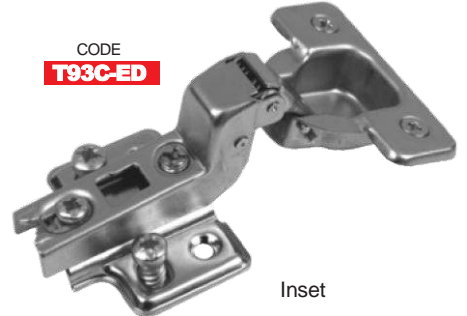

## Slide-On Hinges - 35mm, 4 Hole Plate (42cc configuration) with Euro Screws & Dowels (Hinge & Plate)

CODE  
**T93A-ED**

Full Overlay

CODE  
**T93B-ED**

Half Overlay

CODE  
**T93C-ED**

Inset

## Soft Close Clip-On Hinges - 35mm, 3D Plate (48cc configuration) (Hinge & Plate)

CODE  
**HG868A**

Full Overlay

CODE  
**HG868B**

Half Overlay

CODE  
**HG868C**

Inset