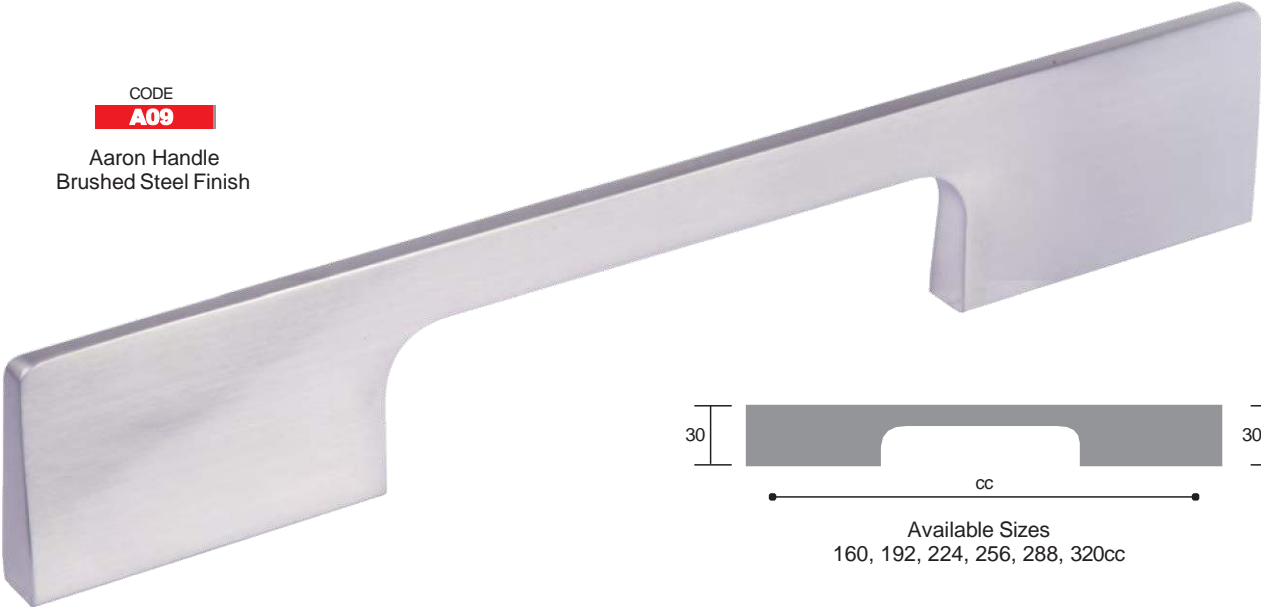

CODE
A09
Aaron Handle
Brushed Steel Finish