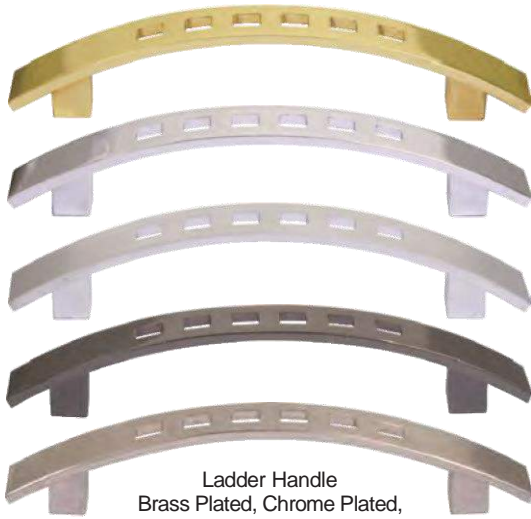

HANDLES

Handles 96cc

CODE

1064

Ladder Handle
Brass Plated, Chrome Plated,
Satin Chrome, Nickel Black,
Brushed Steel

CODE

33038