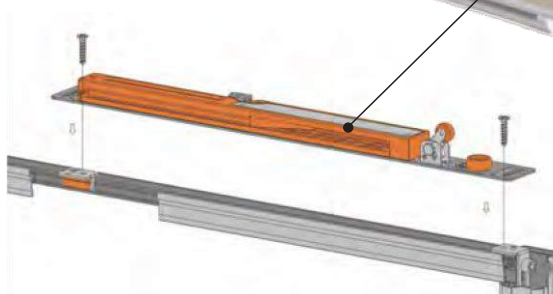

CODE
SDS007
Top & Bottom Profile
Anodized
Available Length
4m