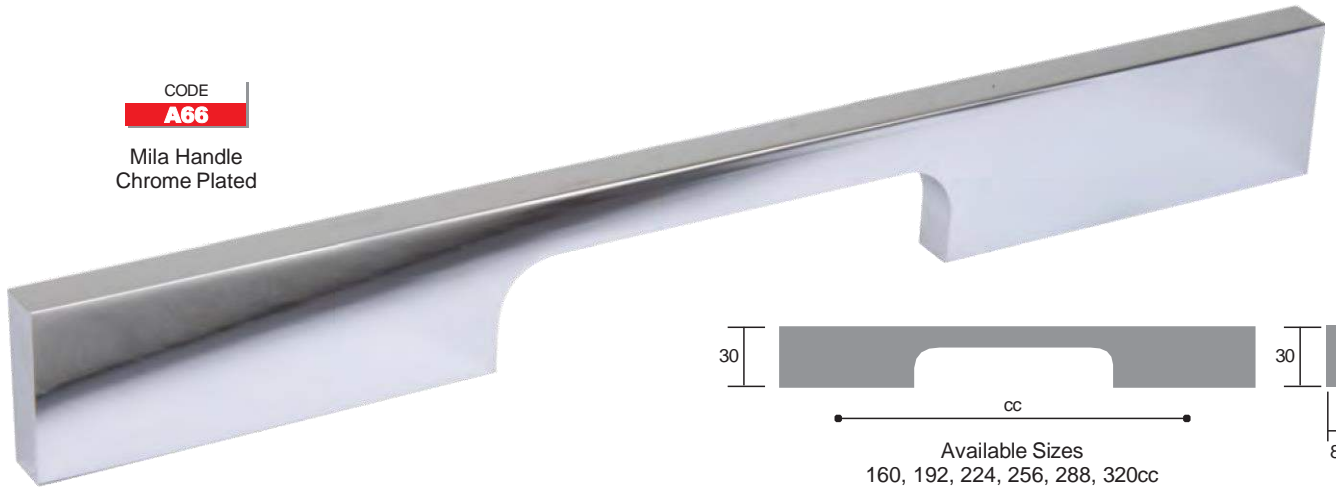

HANDLES

Aluminium Handles

CODE

A66

Mila Handle
Chrome Plated