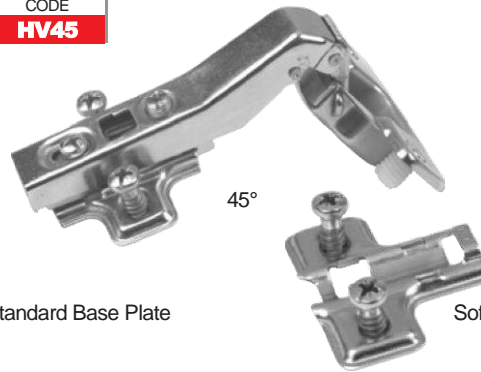

Half Overlay

45°

Standard Base Plate

CODE
HV90