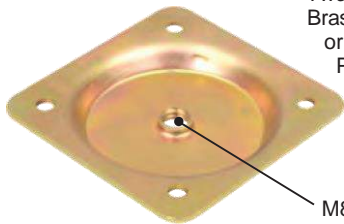

Straight
Available Sizes
W45xL45mm, W65xL65mm

CODE
L0272