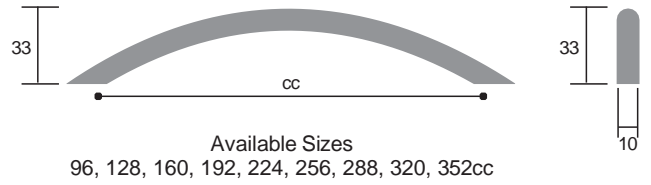

HANDLES

Solid Steel Handles

CODE

0393

Round Arch Handle **D10mm**
Brushed Steel Finish