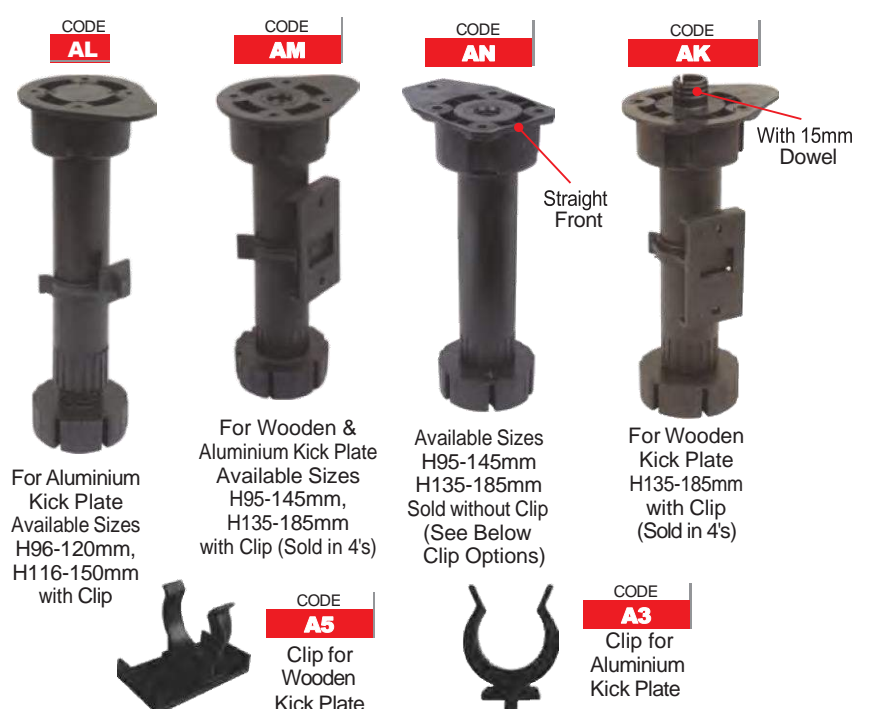

Kick Plate System

Plinth Legs - Adjustable

All Available in Heights H80, 100, 150mm