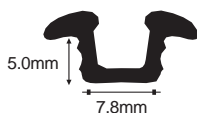

SLIDING DOOR SYSTEMS

Single Plastic Tracks

CODE
TR

Single Track - 3.0m Lengths
White, Black, Brown, Tan