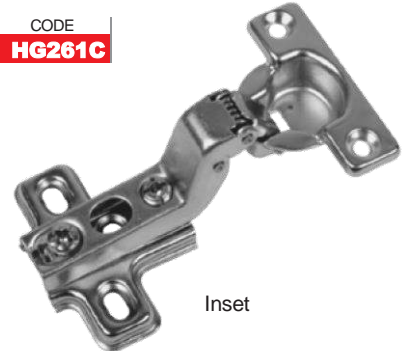

## Slide-On Hinges - 26mm (Hinge & Plate)

CODE  
**HG261A**

Full Overlay

CODE  
**HG261B**

Half Overlay

CODE  
**HG261C**

Inset

## Slide-On Hinges - 26mm with 8mm Dowels on the Cup (Hinge & Plate)

CODE  
**HG808A-D**

Full Overlay

CODE  
**HG808B-D**

Half Overlay

CODE  
**HG808C-D**

Inset

## Glass Door Hinges - 26mm (Hinge & Plate)

**NEW**