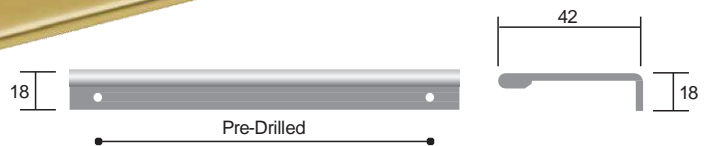

Available Sizes
96, 128, 160, 192, 224, 256, 288, 320cc

CODE

A775

Overlay Handle
Satin Brass