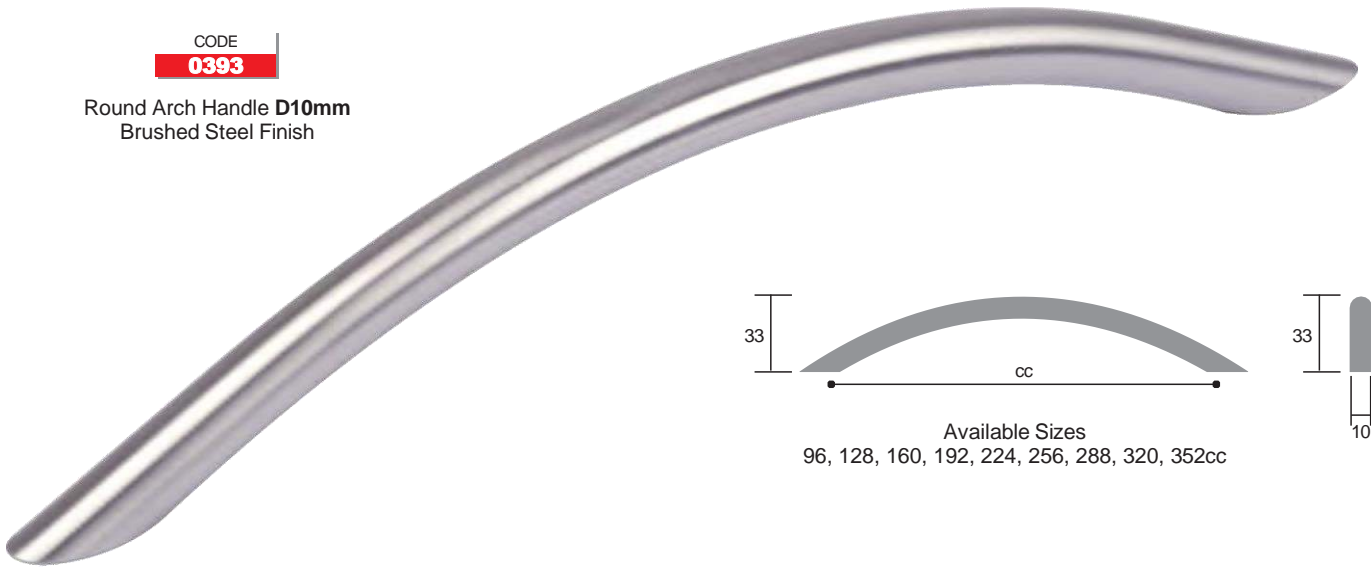

HANDLES

Solid Steel Handles

CODE

0393

Round Arch Handle **D10mm**
Brushed Steel Finish