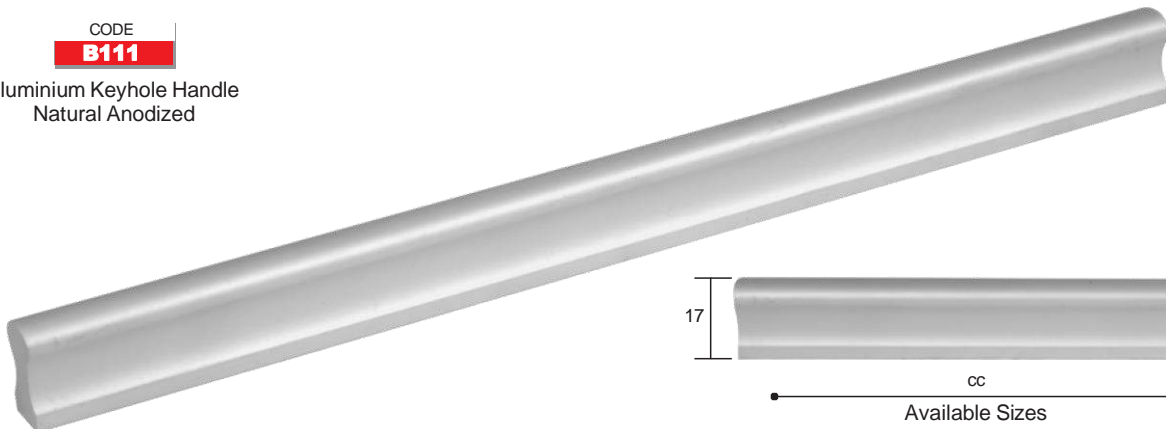

CODE

B111

Aluminium Keyhole Handle
Natural Anodized