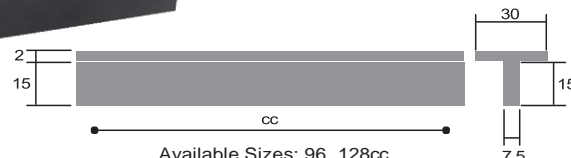

Modena Handle  
Brushed Steel

Available Sizes: 96, 128cc

CODE

**6221**

Modena Handle  
Black

Available Sizes: 96, 128cc

CODE

**6221**