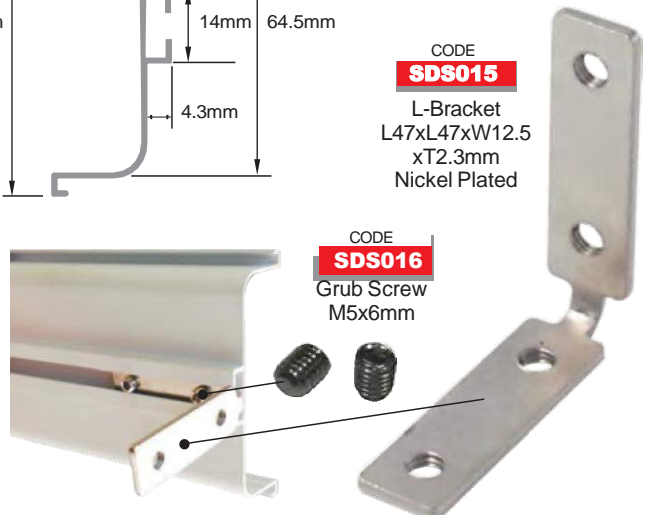

CODE
SDS015
L-Bracket
L47xL47xW12.5
xT2.3mm
Nickel Plated

CODE
SDS016
Grub Screw
M5x6mm