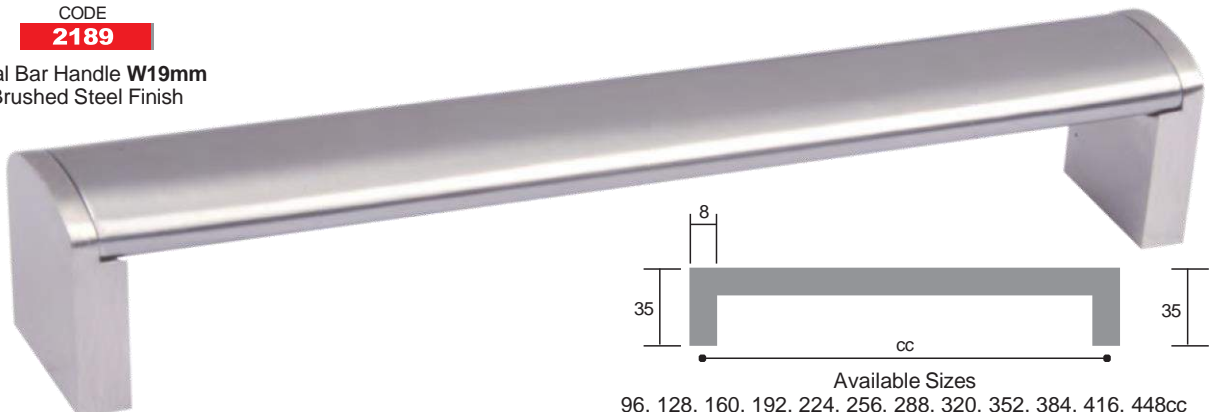

Available Sizes

96, 128, 160, 192, 224, 256, 288, 320, 352, 384, 416, 448cc