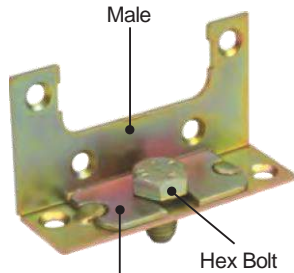

Male
Female
L80xW40mm
Brass Plated
Hex Bolt

CODE
L0272S

Leg Plates
Available in
Brass Plated
or Nickel
Plated