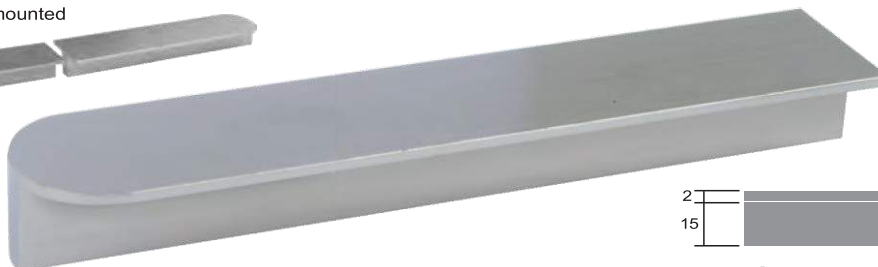

Available Sizes: 96, 128cc

CODE

6221

Modena Handle
Black