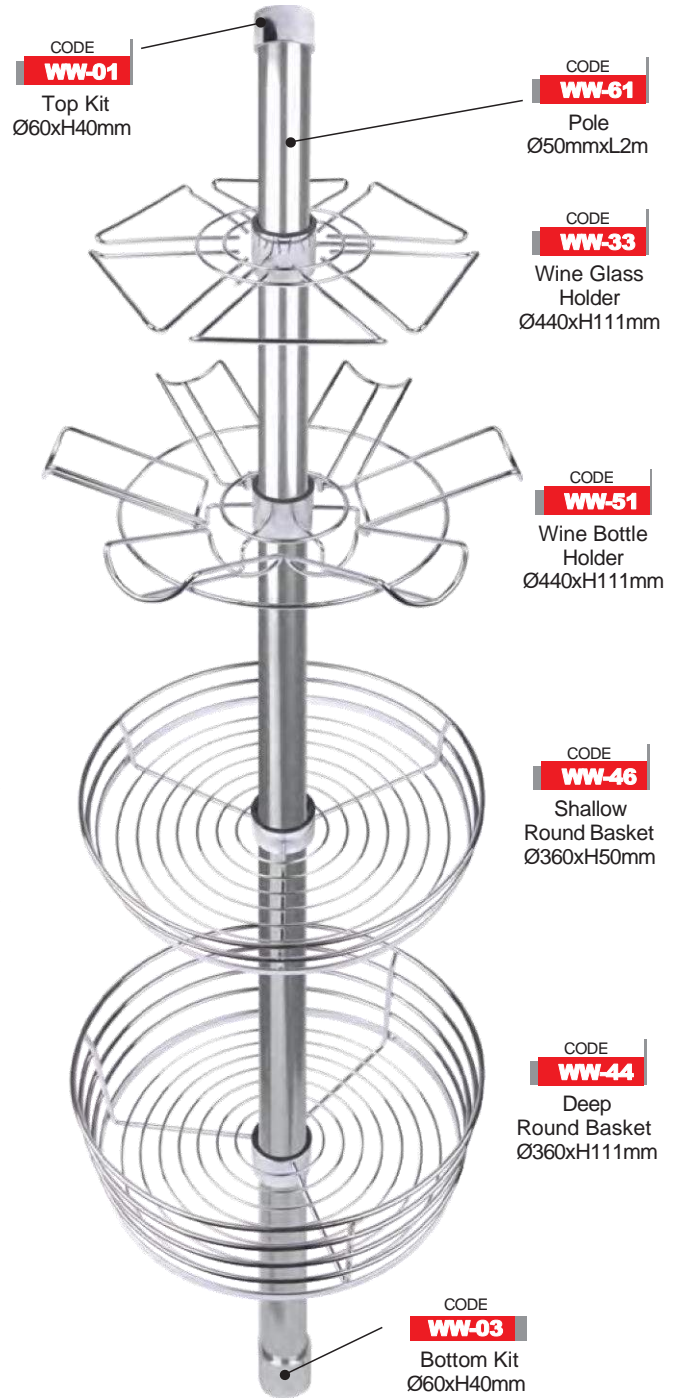

CODE
6031A-300

Pull Out Pantry Unit 300mm Cabinet
L450xW240xH1750-1950mm

CODE
6031A-400

Pull Out Pantry Unit 400mm Cabinet
L450xW360xH1750-1950mm

Also Available in Soft Close

CODE
WW-01

Top Kit
Ø60xH40mm

CODE
WW-61

Pole
Ø50mmxL2m

CODE
WW-33

Wine Glass
Holder
Ø440xH111mm

CODE
WW-51

Wine Bottle
Holder
Ø440xH111mm

CODE
WW-46

Shallow
Round Basket
Ø360xH50mm

CODE
WW-44

Deep
Round Basket
Ø360xH111mm

CODE
WW-03

Bottom Kit
Ø60xH40mm

Pull Out Ironing Board