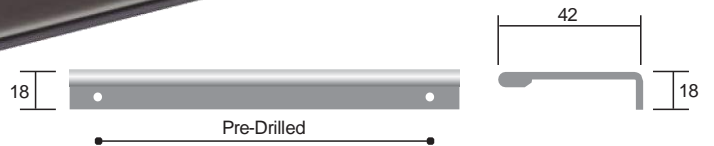

Available Sizes  
96, 128, 160, 192, 224, 256, 288, 320cc

CODE

**A775**

Overlay Handle  
Brushed Steel Finish

Available Sizes  
96, 128, 160, 192, 224, 256, 288, 320cc

CODE

**A775**

Overlay Handle  
Black