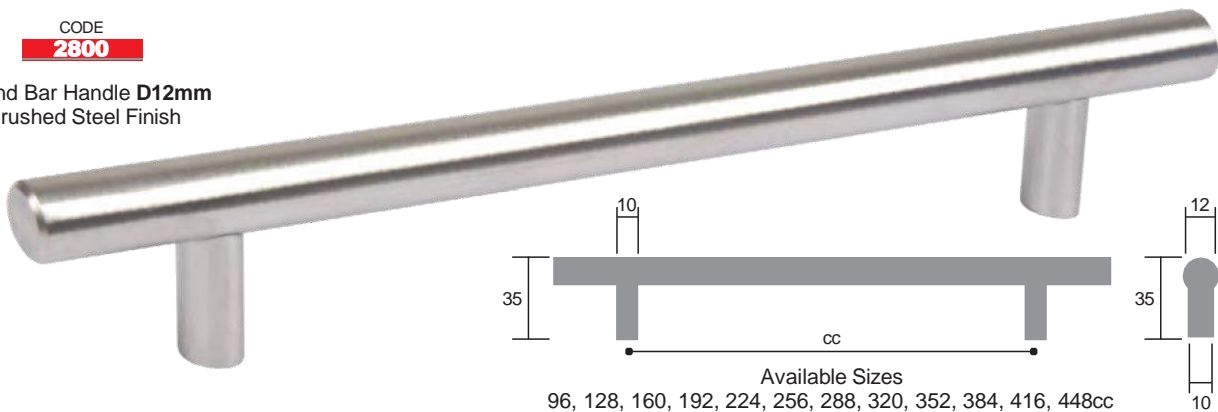

CODE
2800

Round Bar Handle **D12mm**
Brushed Steel Finish