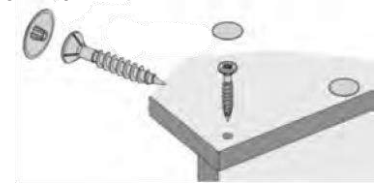

FURNITURE FITTINGS

Hinge Hole Covers, Nut Covers & Screw Hole Covers

Cam Cover Caps

Adhesive Screw Covers

Blocks & Joiners

Glass clips

Push To Open & Soft Close Mechanisms