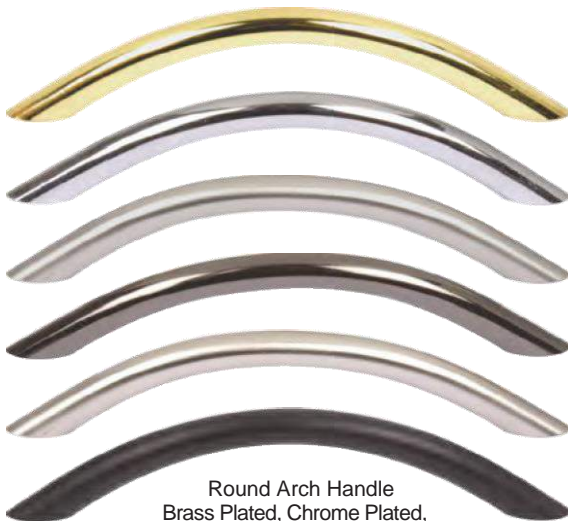

Round Arch Handle
Brass Plated, Chrome Plated,
Satin Chrome, Nickel Black,
Brushed Steel, Black

CODE
0604