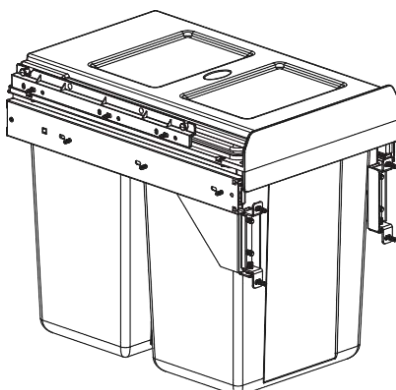

Enviro Bins - Side Mounted

CODE
JC626

Pull Out 2x11 Litre Enviro Bin for 300mm Cabinet
Soft Close Slides - L480±5xW345±5xH415±5mm