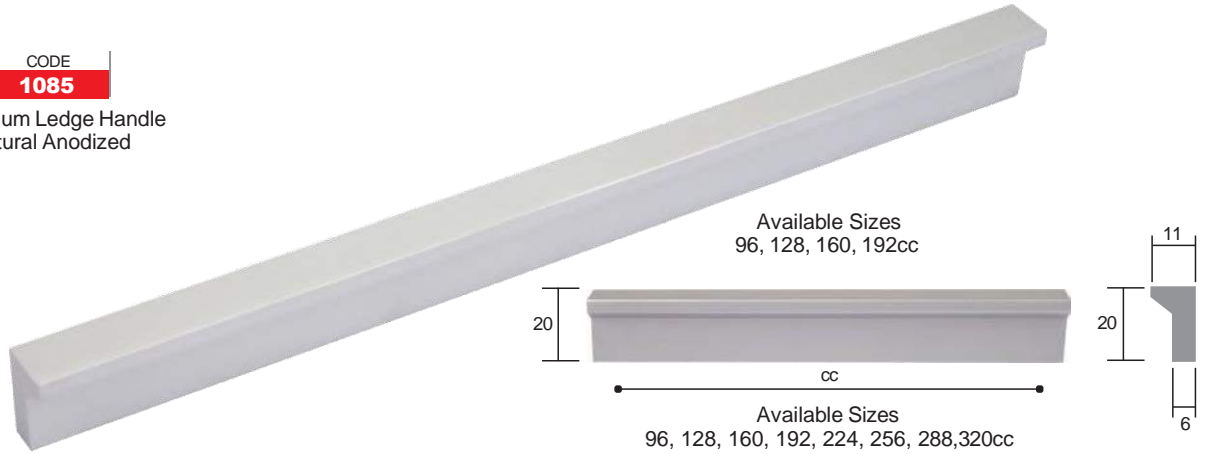

HANDLES

Aluminium Handles

CODE
1085
Aluminium Ledge Handle
Natural Anodized