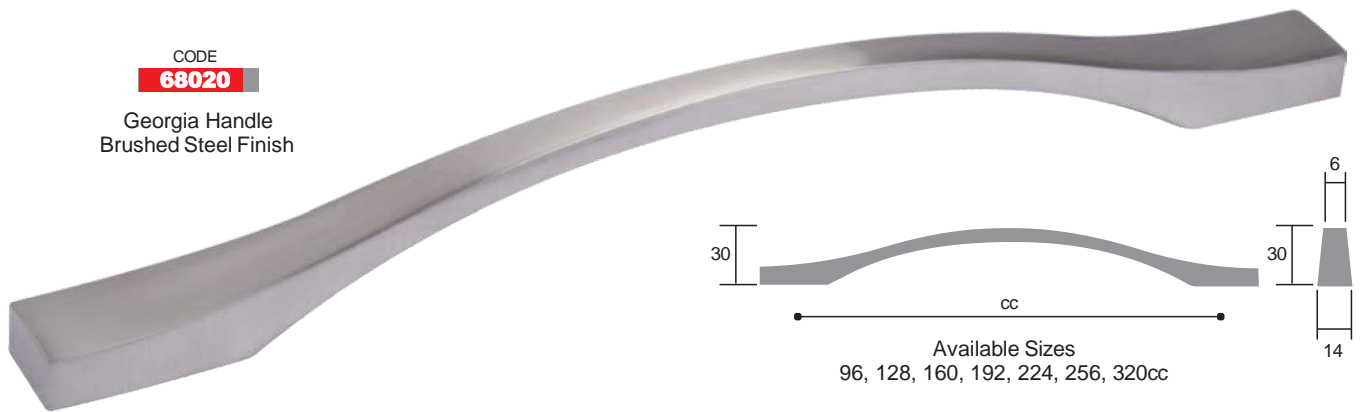

CODE

68020

Georgia Handle
Brushed Steel Finish