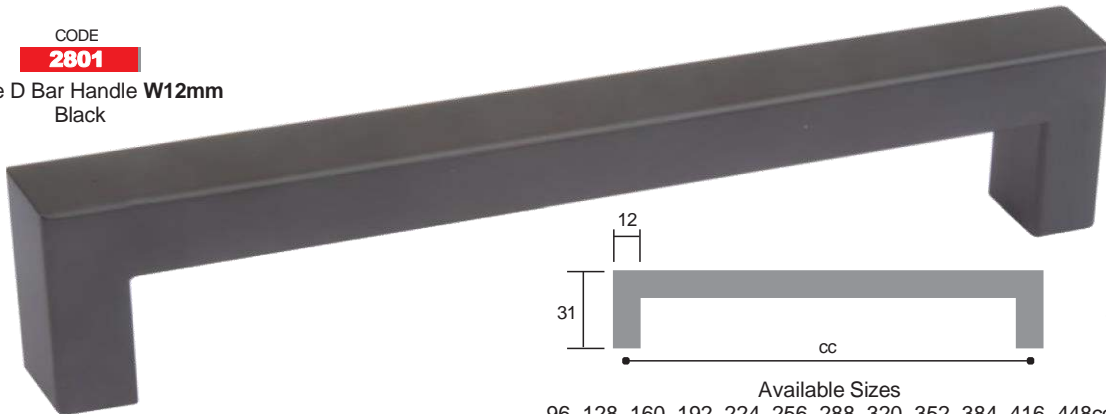

Available Sizes  
96, 128, 160, 192, 224, 256, 288, 320, 352, 384, 416, 448cc

CODE  
**2801**

Square D Bar Handle **W12mm**  
Brushed Brass Finish

Available Sizes  
96, 128, 160, 192, 224, 256, 288, 320, 352, 384, 416, 448cc