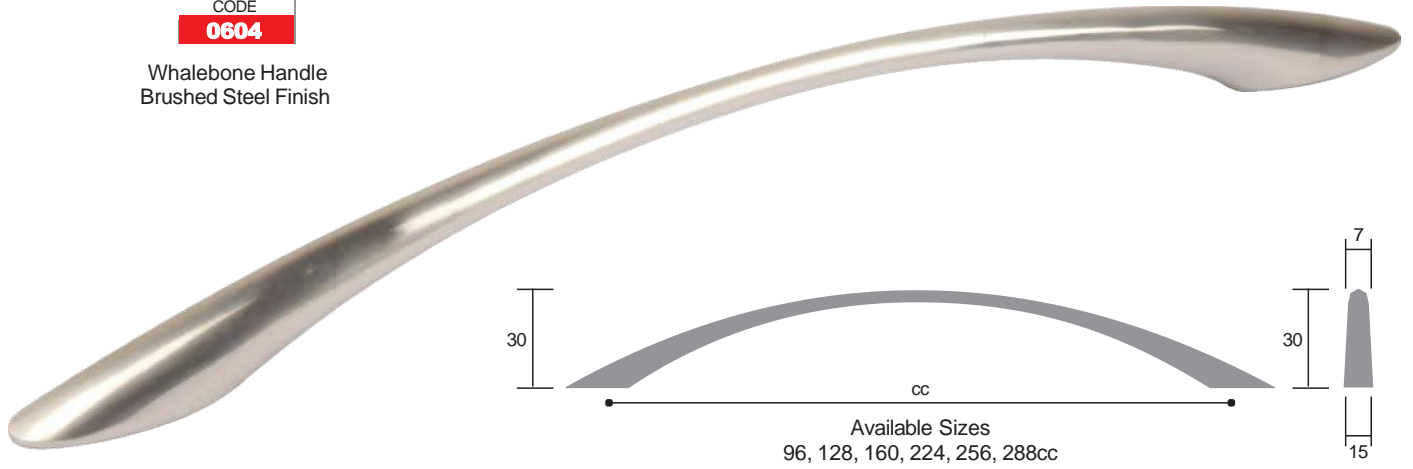

HANDLES

Zinc Handles

CODE

0604

Whalebone Handle
Brushed Steel Finish