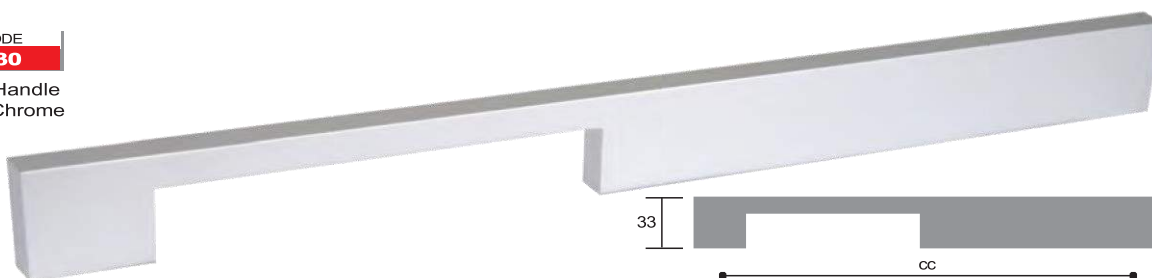

CODE

A30

Liza Handle
Satin Chrome