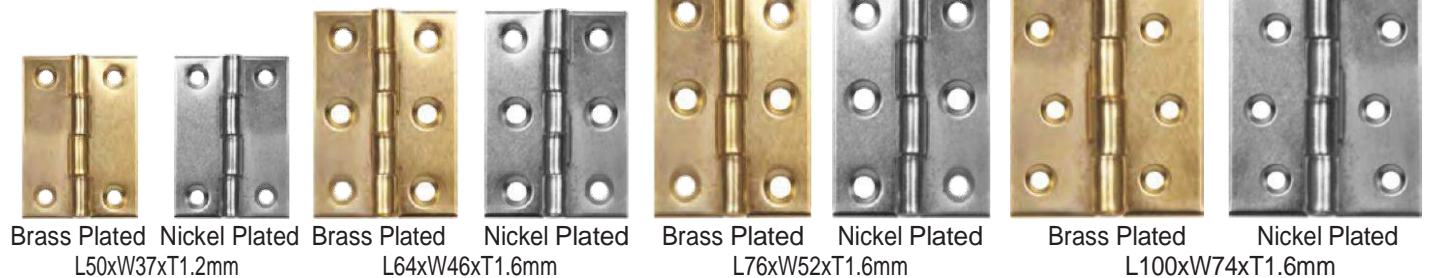

SINKLESS HINGES

Flush Hinges

CODE
26638

CODE
26650

CODE
26664

CODE
26676

CODE
266100

3 Knuckle Self-Closing Hinges

CODE
2001

H70xW45xT1.2mm
(Pairs)

5 Knuckle Self-Closing Hinges

CODE
2002

H70xW50xT1.2mm
(Pairs)

Butt Hinges

CODE
480

(Pairs)