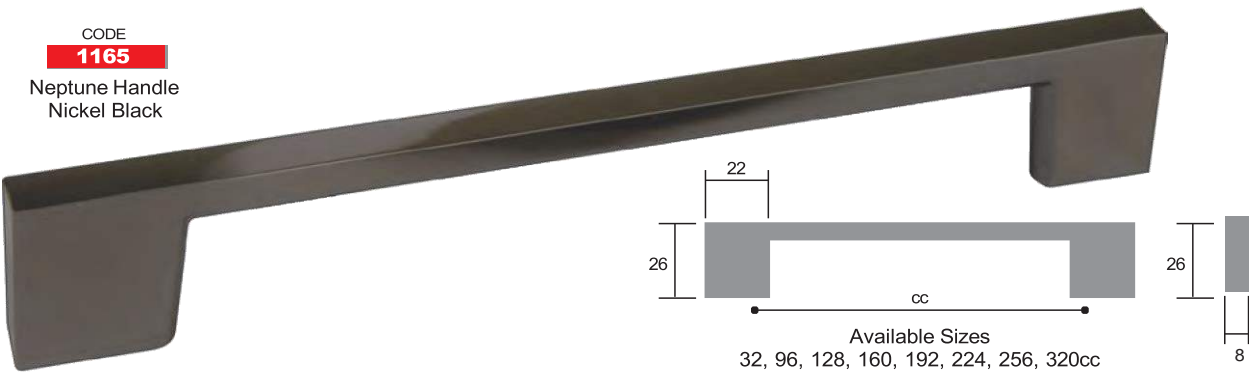

# HANDLES

CODE

**1165**

Neptune Handle  
Chrome Plated

Available Sizes  
32, 96, 128, 160, 192, 224, 256, 320cc

CODE

**1165**

Neptune Handle  
Satin Chrome