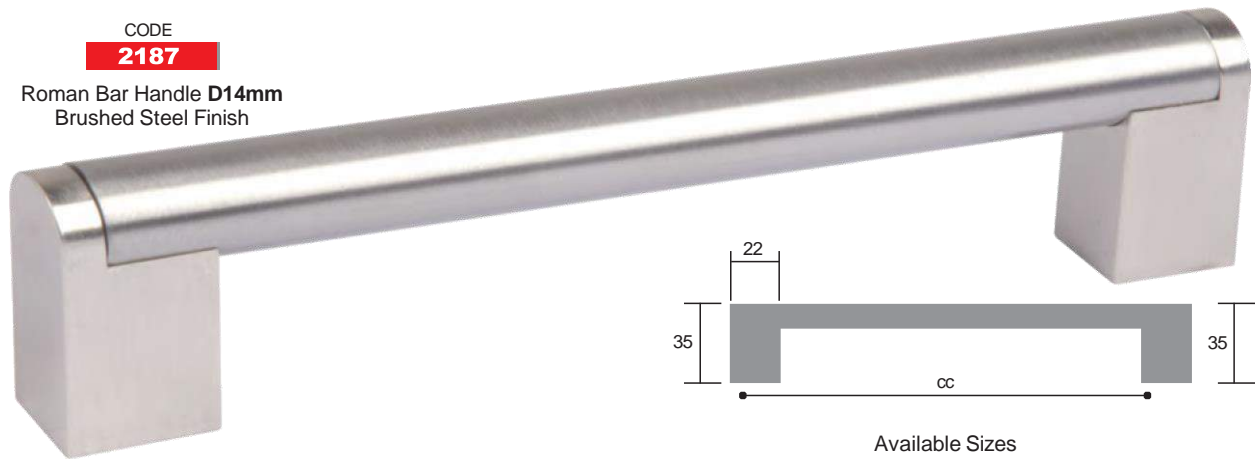

Available Sizes

96, 128, 160, 192, 224, 256, 288, 320, 352, 384, 416, 448, 1200cc

CODE

2189

Oval Bar Handle **W19mm**
Brushed Steel Finish