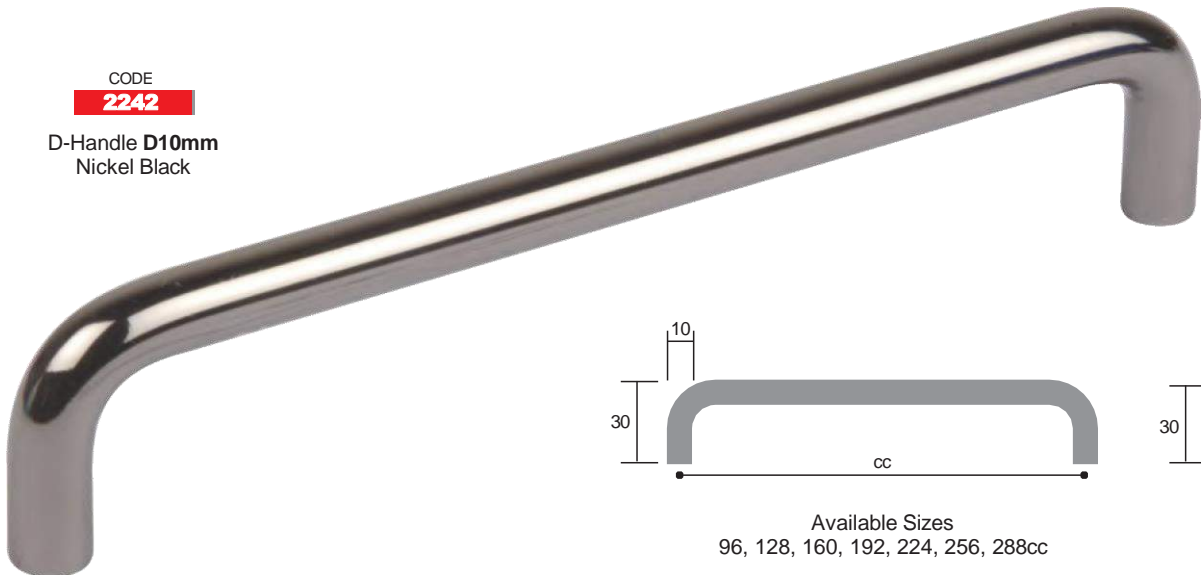

Available Sizes  
96, 128, 160, 192, 224, 256, 288cc

CODE

**2242**

D-Handle **D10mm**  
Satin Chrome

Available Sizes  
96, 128, 160, 192, 224, 256, 288cc