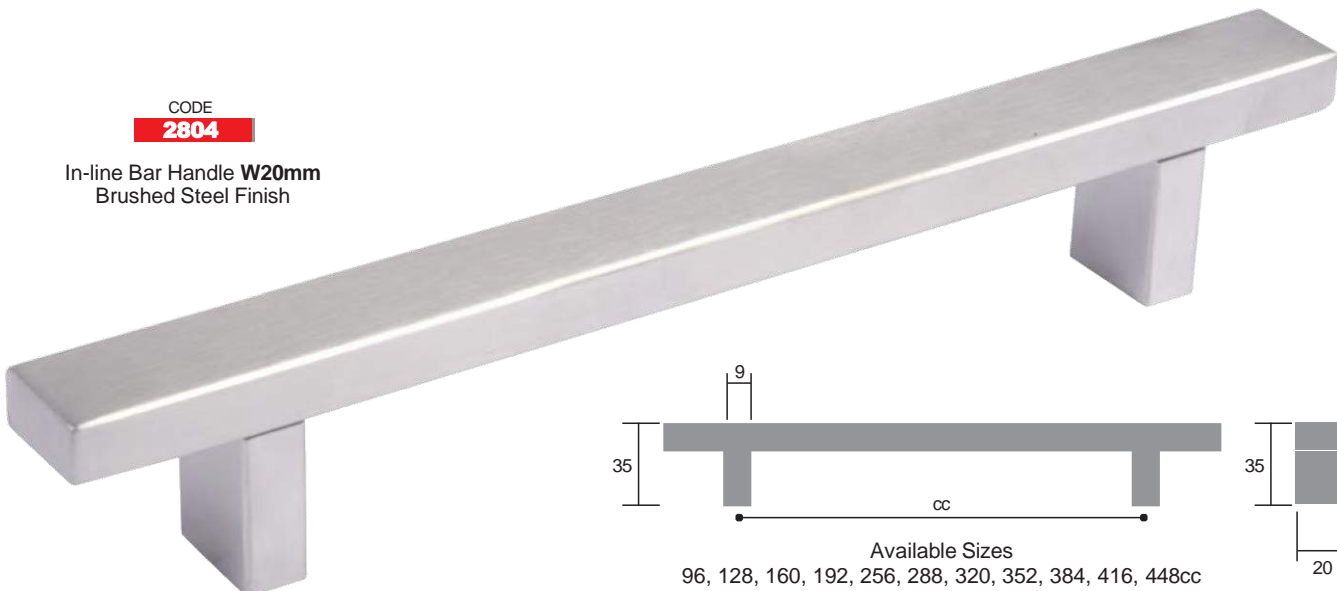

Available Sizes
96, 128, 160, 192, 256, 288, 320, 352, 384, 416, 448cc