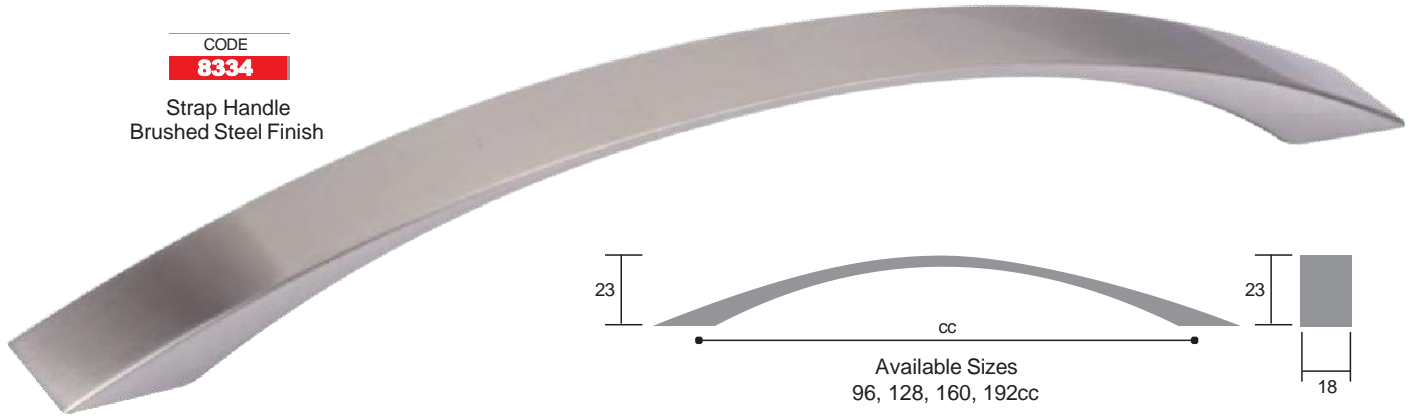

Aluminium Handles

CODE

8334

Strap Handle
Brushed Steel Finish