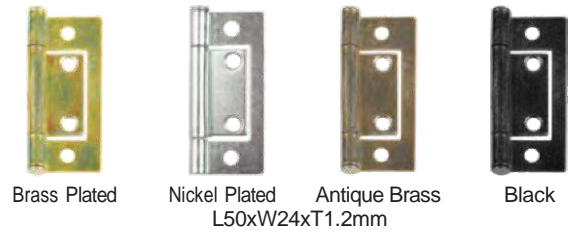

SINKLESS HINGES

Flush Hinges

CODE
26638

CODE
26650

CODE
26664

CODE
26676

CODE
266100

3 Knuckle Self-Closing Hinges

CODE
2001

H70xW45xT1.2mm
(Pairs)

5 Knuckle Self-Closing Hinges

CODE
2002

H70xW50xT1.2mm
(Pairs)

Butt Hinges

CODE
480

(Pairs)